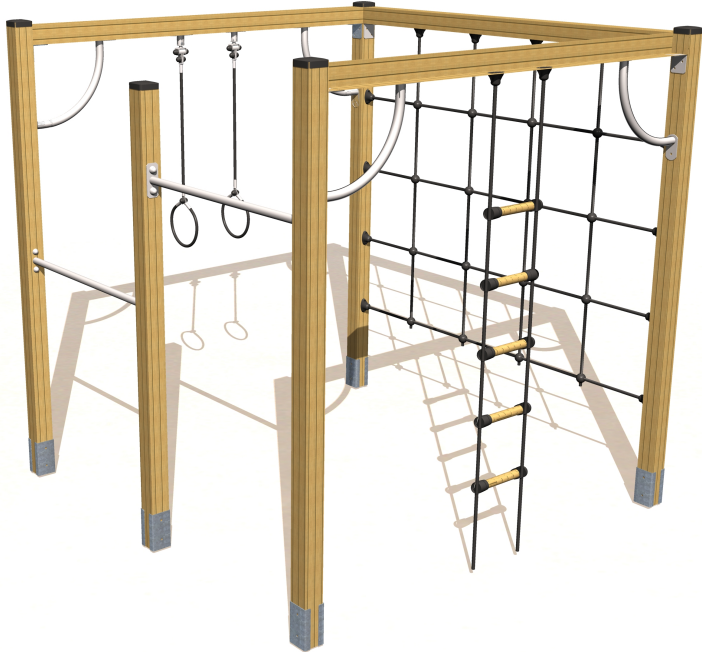

5+ |
 9 |
 2,4m |
 1 = 2,4m 2 = 2,4m 3 = 2,4m

Motor disability
Sensorial disabilities
Learning disabilities

Play value : 4

hanging

x1

climbing

x2

getting across

x1

- ① Climbing net
- ② Rings
- ③ Horizontal bar HT: 1.2m et 1.8m
- ④ Rope-ladder

Installation of equipment

Impact area =

- Impact area
- Free space

Point de Référence
Setting Out Point
Punto de referencia
Bezugspunkt

1	1,2m	2m ²
2	1,53m	7m ²
3	1,7m	5m ²
4	1,8m	4,5m ²
5	2,4m	18,5m ²

2

05h00

0.2m³

37m²

165kg

17kg

Proludic