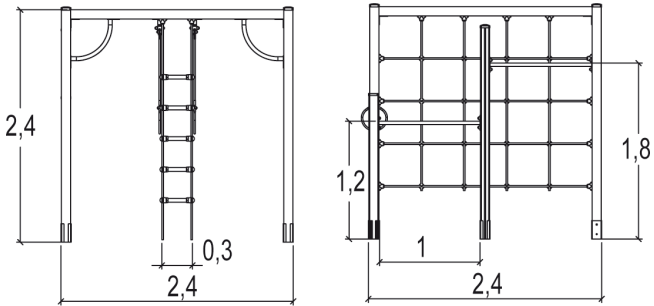

5+ |
9 |
2,4m |
1 = 2,4m 2 = 2,4m 3 = 2,4m

Motor disability ☒ ☐ ☐
Sensorial disabilities ☐ ☐ ☐
Learning disabilities ☒ ☐ ☐

Play value : 4

hanging

x1

climbing

x2

getting across

x1