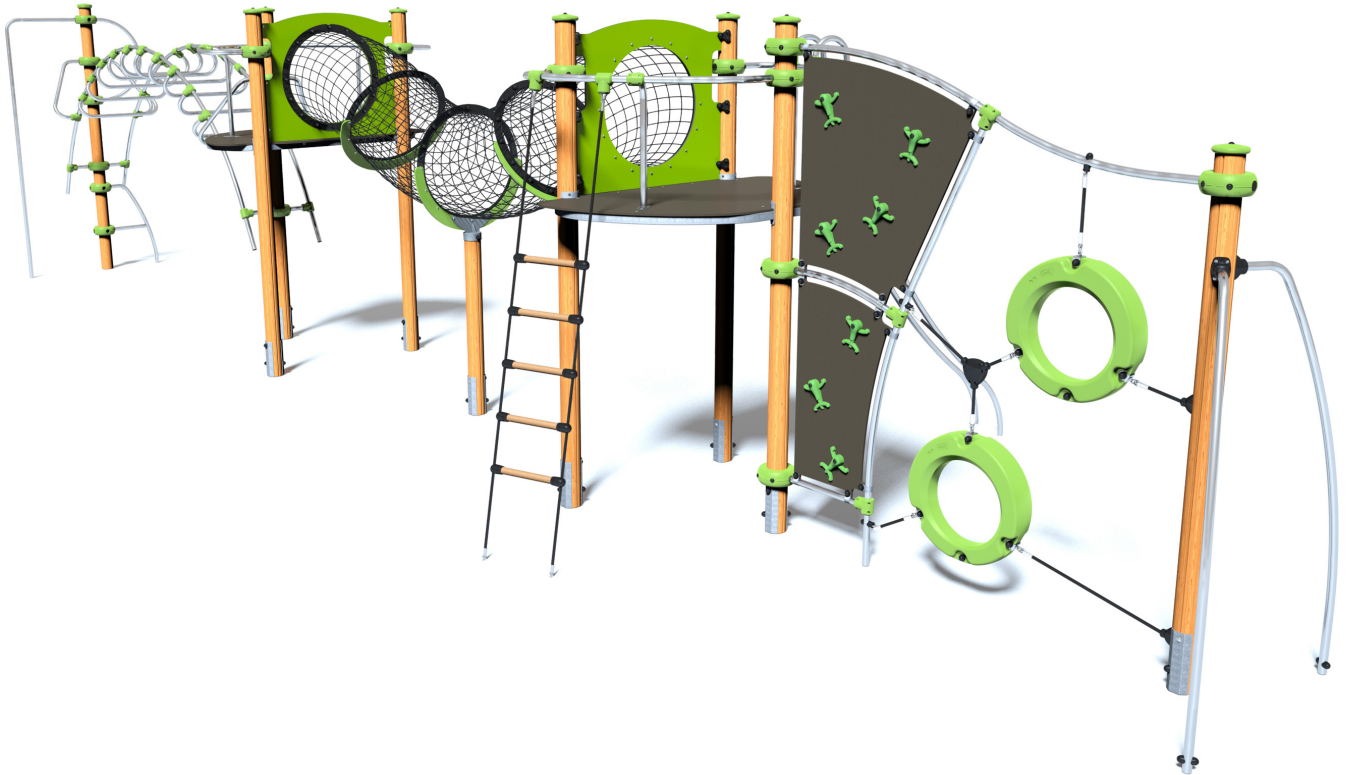

6+

28

2,87m

1 = 4,26m 2 = 13,98m 3 = 3,02m

Play value : 13

climbing

x1

sliding

x2

meeting

x1

hanging

x1

crawling

x1

climbing

x4

getting across

x3

- 1 Parrot mast
- 2 Great arch
- 3 Rope ladder
- 4 Speed slide
- 5 Tour gamma sans porte
- 6 Net tunnel
- 7 Look-out

Installation of equipment

Impact area =

- Impact area
- Free space

1	0,6m	3,5m ²
2	1,95m	31,5m ²
3	2,4m	44,5m ²
4	2,87m	26,5m ²

2

25h00

0.7m³

106m²

761kg

54kg

Proludic

0000-00-00