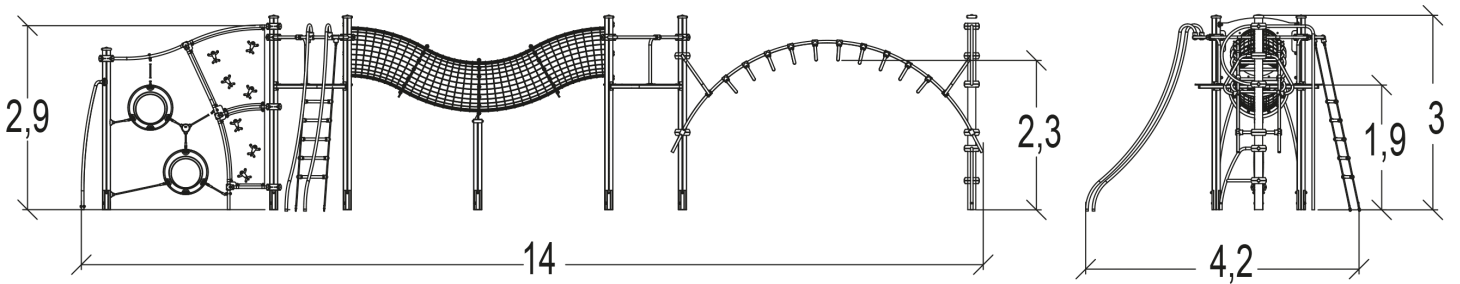

6+

28

2,87m

1 = 4,26m 2 = 13,98m 3 = 3,02m

Play value : 13

climbing

x1

sliding

x2

meeting

x1

hanging

x1

crawling

x1

climbing

x4

getting across

x3

- 1 Parrot mast
- 2 Great arch
- 3 Rope ladder
- 4 Speed slide
- 5 Tour gamma sans porte
- 6 Net tunnel
- 7 Look-out

Installation of equipment

Impact area =

- Impact area
- Free space

1	0,6m	3,5m ²
2	1,95m	31,5m ²
3	2,4m	44,5m ²
4	2,87m	26,5m ²