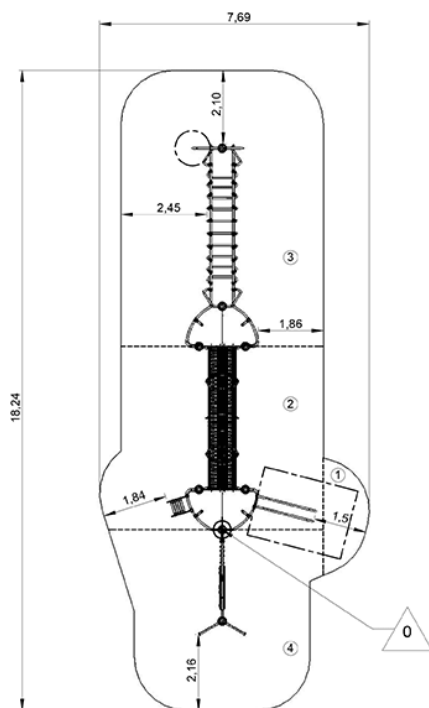

x4

getting across

x3

- 1 Parrot mast
- 2 Great arch
- 3 Rope ladder
- 4 Speed slide
- 5 Tour gamma sans porte
- 6 Net tunnel
- 7 Look-out

Installation of equipment

Impact area =

- Impact area
- Free space

1	0,6m	3,5m ²
2	1,95m	31,5m ²
3	2,4m	44,5m ²
4	2,87m	26,5m ²

2

25h00

0.7m³

106m²

761kg

54kg

Proludic

0000-00-00