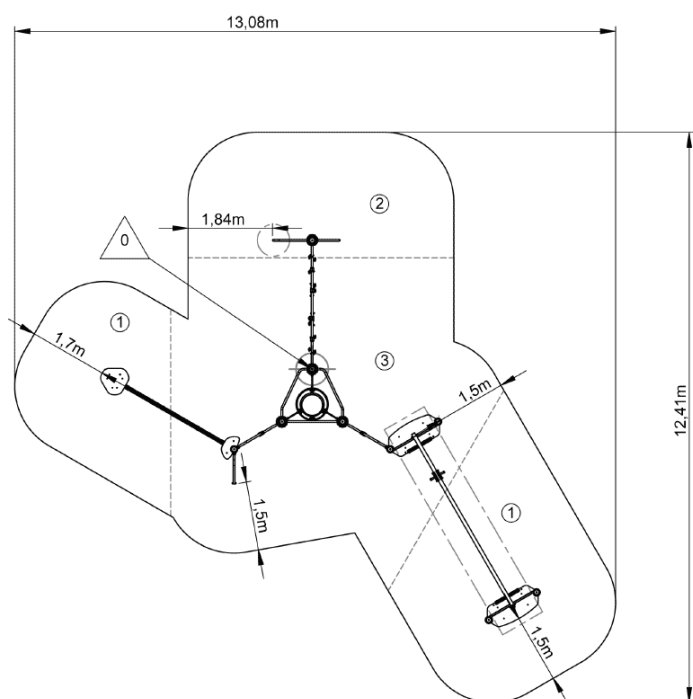

x2

climbing

x4

getting across

x4

- ❶ Parrot mast
- ❷ Interconnection
- ❸ Balance sling
- ❹ Cableway
- ❺ Climbing buoy
- ❻ Tubes wall

Installation of equipment

Impact area =

- Impact area
- Free space

1	<0,6m	33,5m ²
2	2m	6m ²
3	2,72m	42,5m ²

2

05h00

1.2m³

86.5m²

507kg

35kg