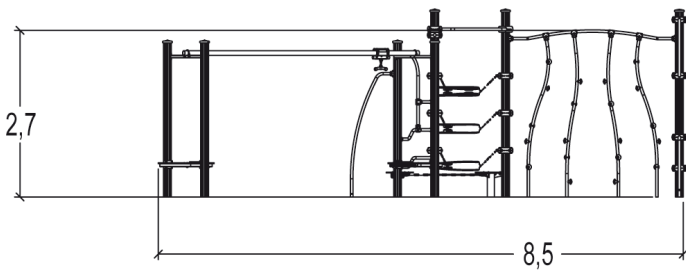

6+

20

2,72m

1 = 9,57m 2 = 8,53m 3 = 3,03m

Motor disability

Sensorial disabilities

Learning disabilities

Play value :

13

climbing

x1

sliding

x1

hanging

x1

balancing