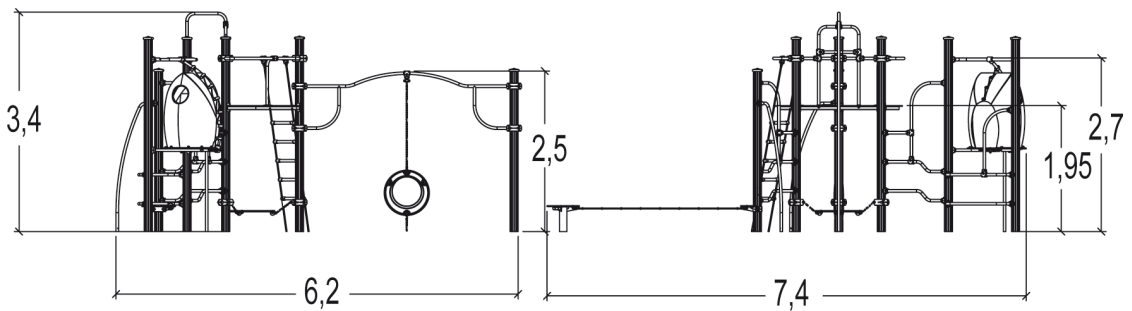

6+

18

2,2m

1 = 7,48m 2 = 6,28m 3 = 3,4m

Motor disability

Sensorial disabilities

Learning disabilities

Play value : 14

sliding

x2

meeting

x1

resting

x2

swinging

x1

hiding

x1

balancing

x2

climbing

x3

getting across

x2