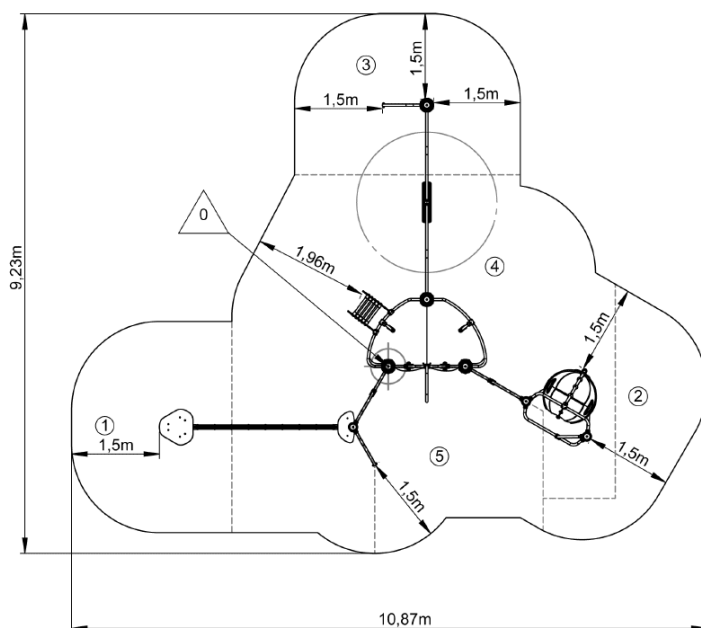

hiding

x1

balancing

x2

climbing

x3

getting across

x2

- ① Gamma tower
- ② Rope ladder
- ③ Fireman's pole
- ④ Suspended platform
- ⑤ Balance sling
- ⑥ Cocoon
- ⑦ Suspended buoy

Installation of equipment

Impact area =

-  Impact area
-  Free space

1	0,4m	9m ²
2	1,3m	5,5m ²
3	1,5m	10m ²
4	1,95m	29m ²
5	2,2m	8m ²

2

08h00

1.1m³

61.5m²

512kg

65kg

Proludic

0000-00-00