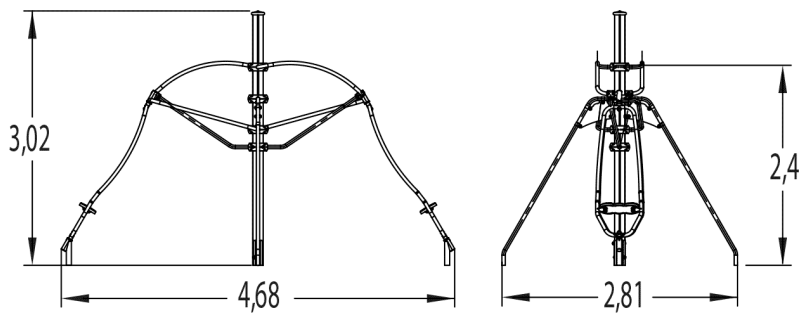

6+

2

0,7m

1 = 4,68m 2 = 2,81m 3 = 3,02m

Motor disability

Sensorial disabilities

Learning disabilities

Play value : 2

meeting / role play

rotating

Installation of equipment

Impact area =

-  Impact area
-  Free space

		
1	0,70m	26m ²

							
2	05h15	0.32m ³	26m ²	123kg	20kg		2007-01-01