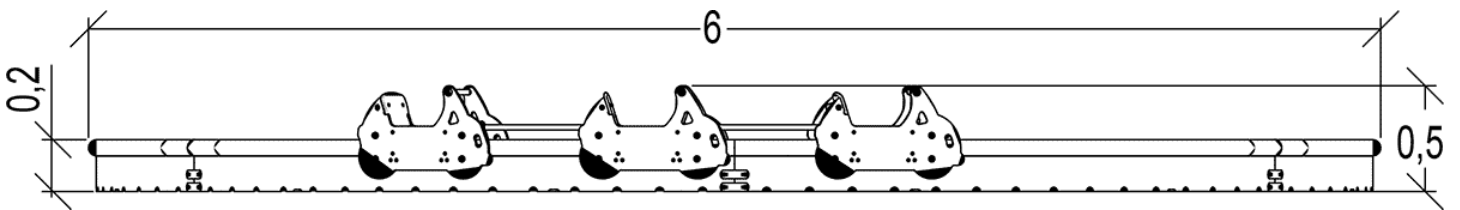

2+

5

0,5m

1 = 5,9m 2 = 5,9m 3 = 0,5m

Motor disability

Sensorial disabilities

Learning disabilities

Play value : 4

meeting

handling

role play

rotating

Installation of equipment

Impact area =

 Impact area
 Free space

		
1	0,5m	60,5m ²

2

04h00

0.33m³

60.5m²

256kg

32kg

Proludic

0000-00-00