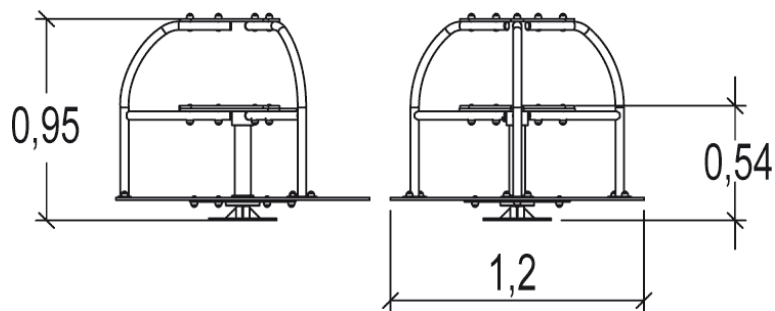

3+

6

1m

1 = 1,2m 2 = 1,2m 3 = 0,95m

Motor disability

Sensorial disabilities

Learning disabilities

Play value : 3

balancing

meeting

rotating

Installation of equipment

Impact area =

-  Impact area
-  Free space

	
1	1m
	23m ²

2

01h45

0.15m³

23m²

93kg

81kg

Proludic

2002-07-30