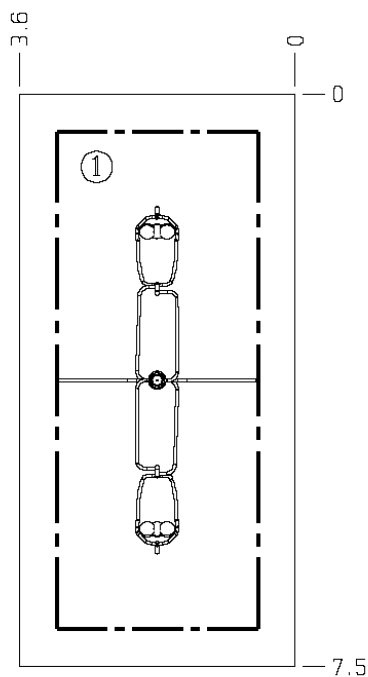

6+

2

0,7m

1 = 4,55m 2 = 2,7m 3 = 3m

Play value : 2

meeting / role play

rotating

Installation of equipment

Impact area =

-  Impact area
-  Free space

		
1	0,70m	26m ²

2

05h15

0.32m³

26m²

127kg