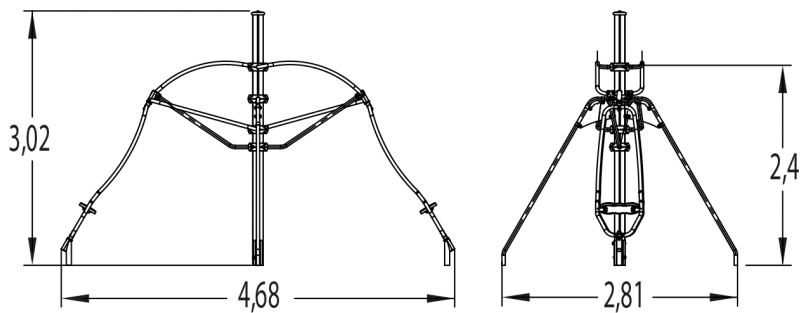

6+

2

0,7m

1 = 4,55m 2 = 2,7m 3 = 3m

Play value : 2

meeting / role play

rotating

Installation of equipment

Impact area =

-  Impact area
-  Free space

		
1	0,70m	26m ²

2

05h15

0.32m³

26m²

127kg