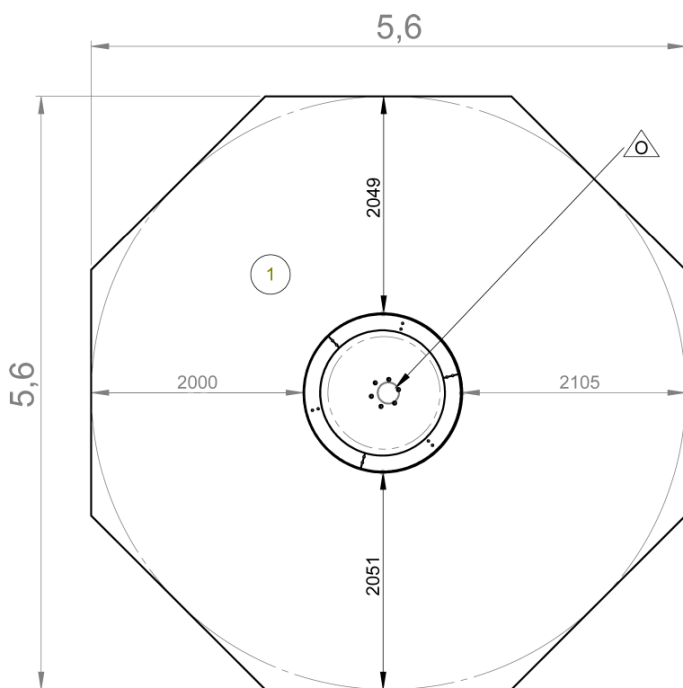

3+ | 8 | 1m | 1 = 1,5m 2 = 1,5m 3 = 0,82m

Motor disability
Sensorial disabilities
Learning disabilities

Play value : 3

meeting

rotating

balancing

Installation of equipment

Impact area =

-  Impact area
-  Free space

		
1	1m	26m ²

							
2	01h45	0.15m ³	26m ²	133kg	90kg		0000-00-00