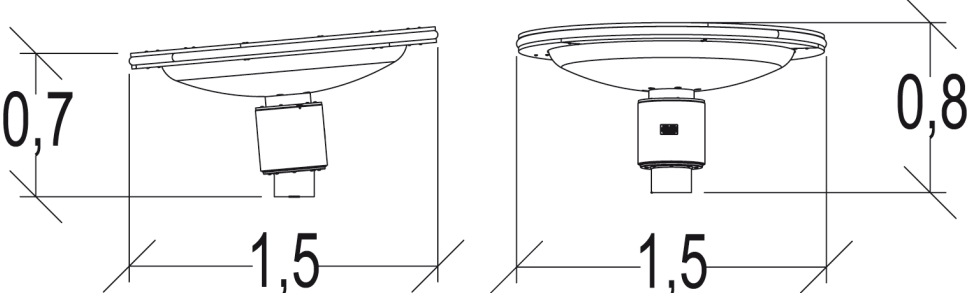

3+ | 8 | 1m | 1 = 1,5m 2 = 1,5m 3 = 0,82m

Motor disability
Sensorial disabilities
Learning disabilities

Play value : 3

meeting

rotating

balancing

Installation of equipment

Impact area =

-  Impact area
-  Free space

		
1	1m	26m ²

							
2	01h45	0.15m ³	26m ²	133kg	90kg		0000-00-00