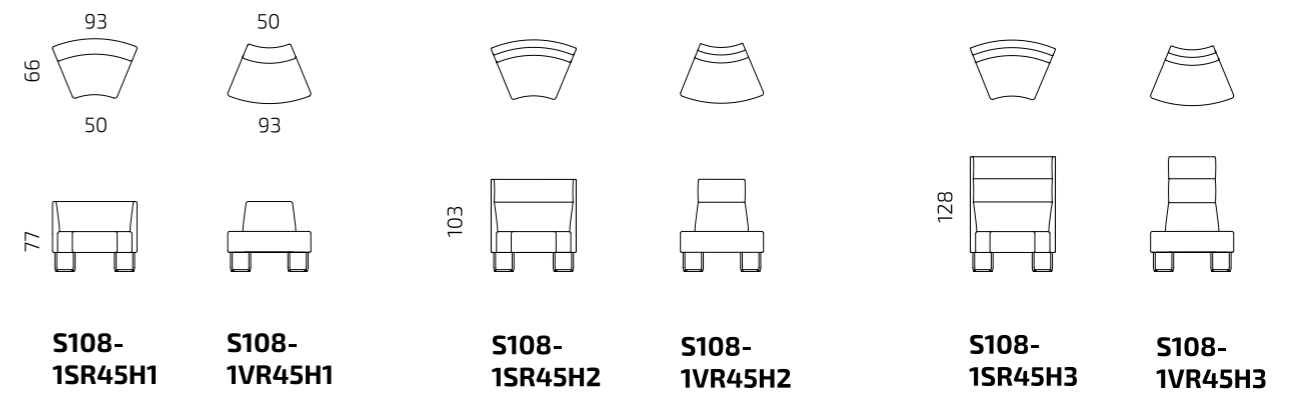

AVAILABLE
AT
pCon
PLANNER

Dimensions

All dimensions provided in centimetres.

Example combinations

Product information

Applies to all Meeter series products

Plug-in option

Frame
Solid wood and plywood