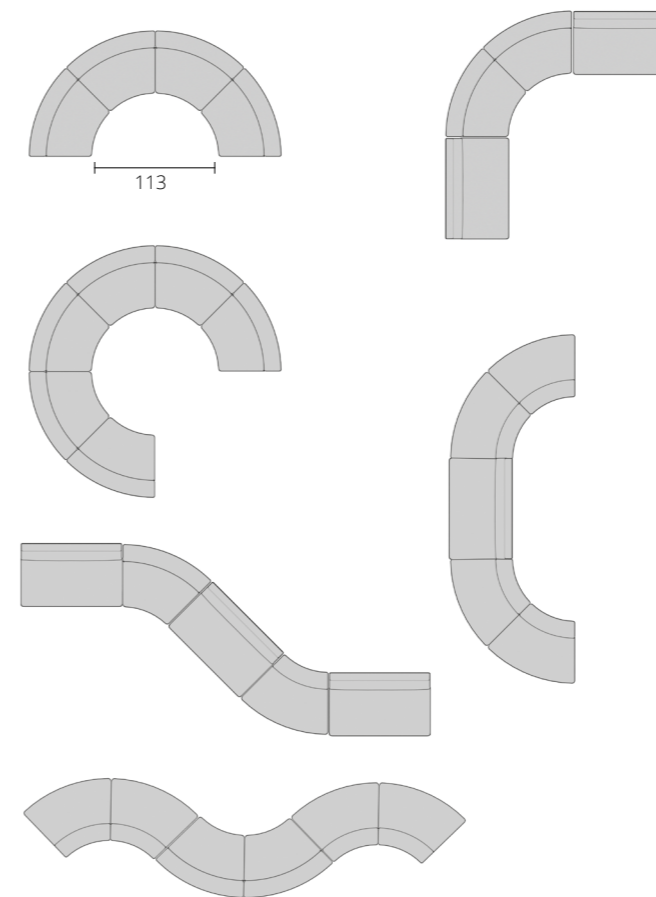

AVAILABLE
AT
pCon
PLANNER

Dimensions

All dimensions provided in centimetres.

Example combinations

Product information

Applies to all Meeter series products

Plug-in option

Frame
Solid wood and plywood