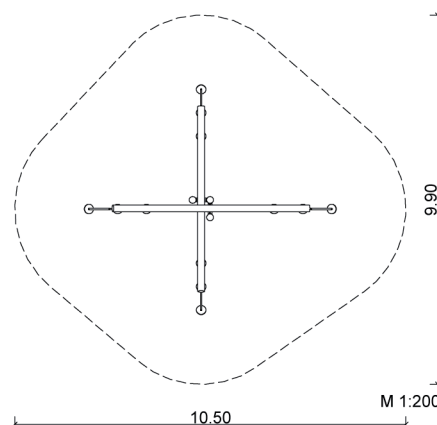

Last update: 02/2021