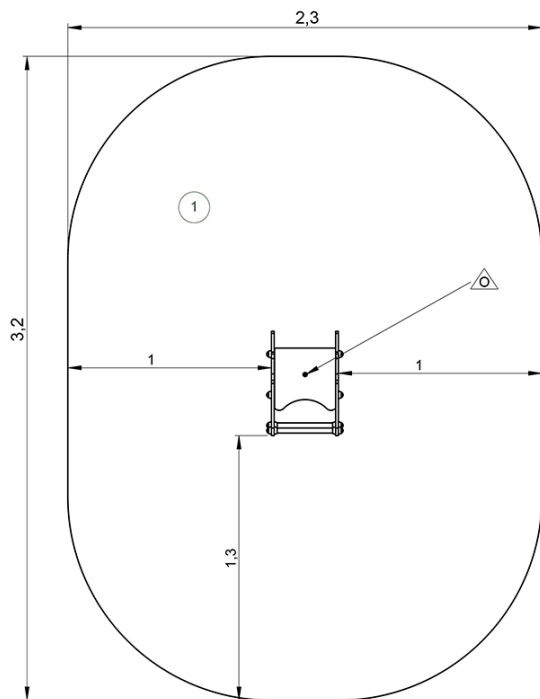

swinging

balancing

Installation of equipment

Impact area =

 Impact area
 Free space

		
1	0,6m	6m ²

1

01h00

0m³

6.5m²

28kg

11kg

Proludic

0000-00-00