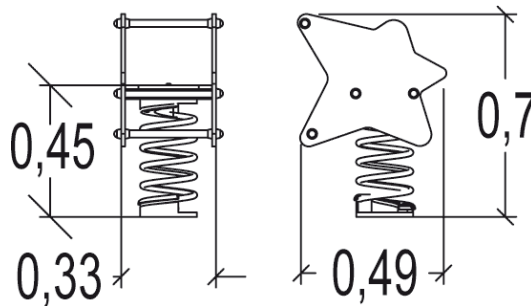

2-8

1

0,6m

1 = 0,51m 2 = 0,33m 3 = 0,7m

Motor disability

Sensorial disabilities

Learning disabilities

Play value : 2

swinging

balancing

Installation of equipment

Impact area =

 Impact area
 Free space

		
1	0,6m	6m ²

1

01h00

0m³

6.5m²

28kg

11kg

Proludic

0000-00-00