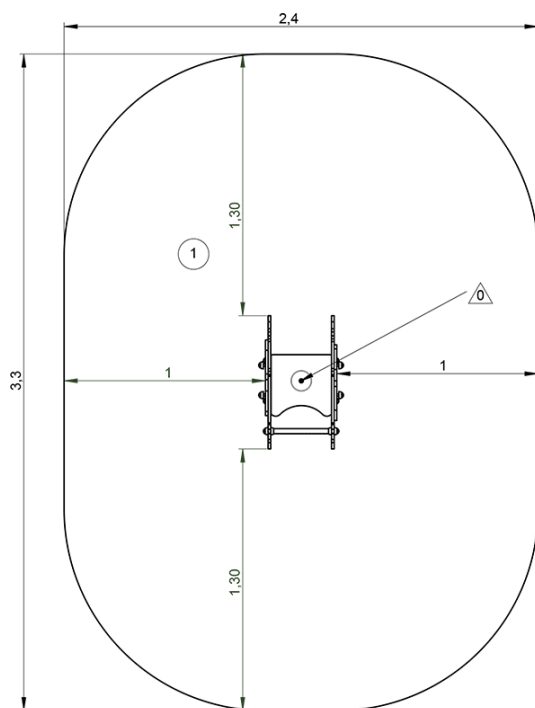

swinging

balancing

Installation of equipment

Impact area =

 Impact area
 Free space

	
1	0,6m
	7m ²

1

01h00

0m³

7m²

35kg

11kg

Proludic

2016-01-08