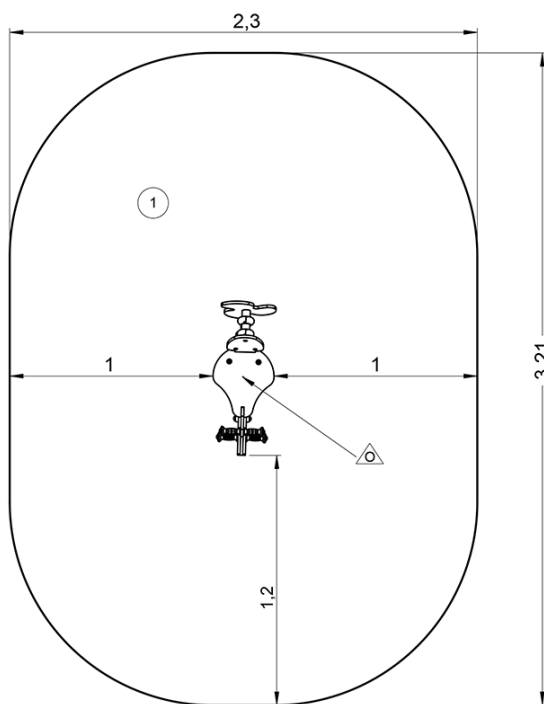

swinging

balancing

## Installation of equipment

Impact area =

-  Impact area
-  Free space

		
1	0,6m	7m <sup>2</sup>

2

00h00

0m<sup>3</sup>

7m<sup>2</sup>