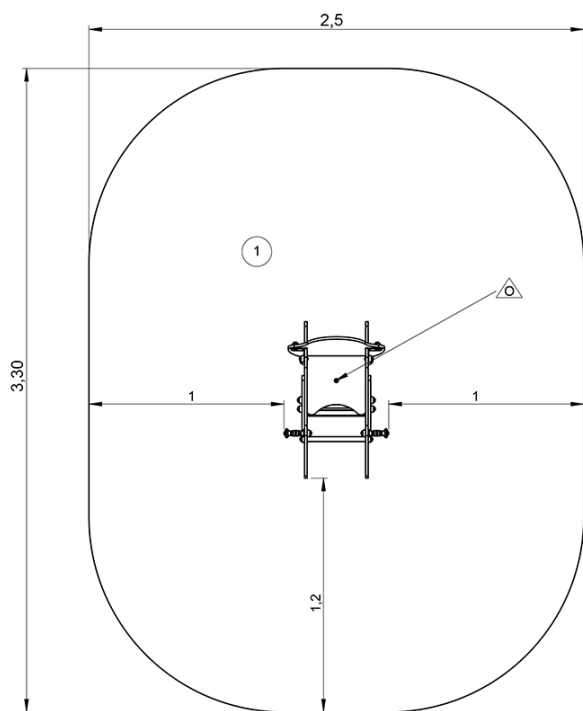

swinging

balancing

Installation of equipment

Impact area =

 Impact area
 Free space

		
1	0,6m	8m ²

1

01h00

0m³

8m²

35kg

11kg

Proludic

2014-01-07