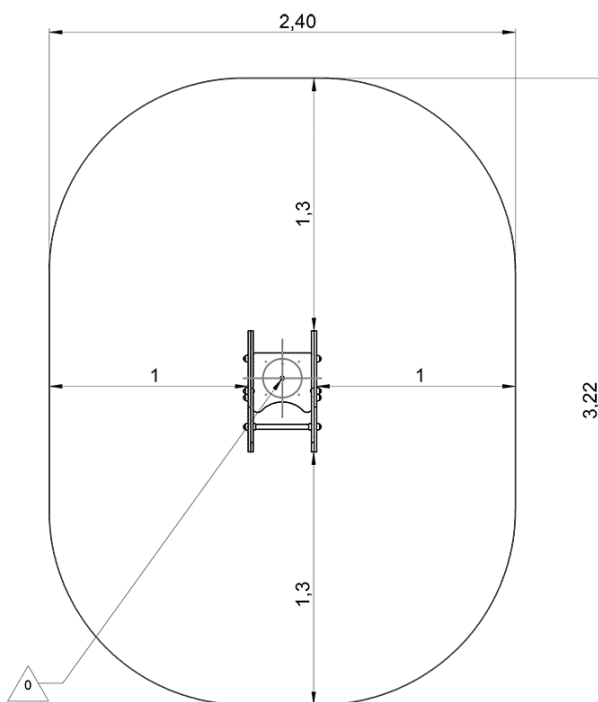

3

balancing

swinging

meeting

Installation of equipment

Impact area =

-  Impact area
-  Free space

		
1	0,6m	7,5m ²