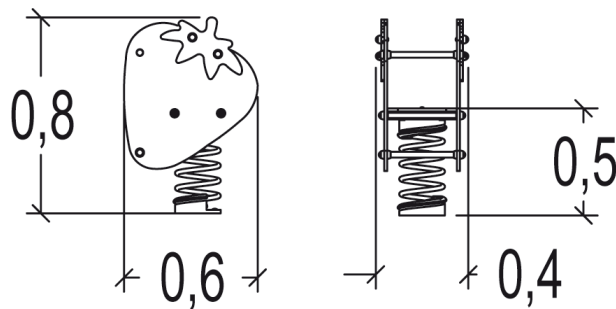

2-8

1

0,6m

1 = 0,58m 2 = 0,4m 3 = 0,84m

Motor disability

Sensorial disabilities

Learning disabilities

Play value : 2

swinging

balancing

Installation of equipment

Impact area =

- Impact area
- Free space

1	0,6m
7m ²	

1

01h00