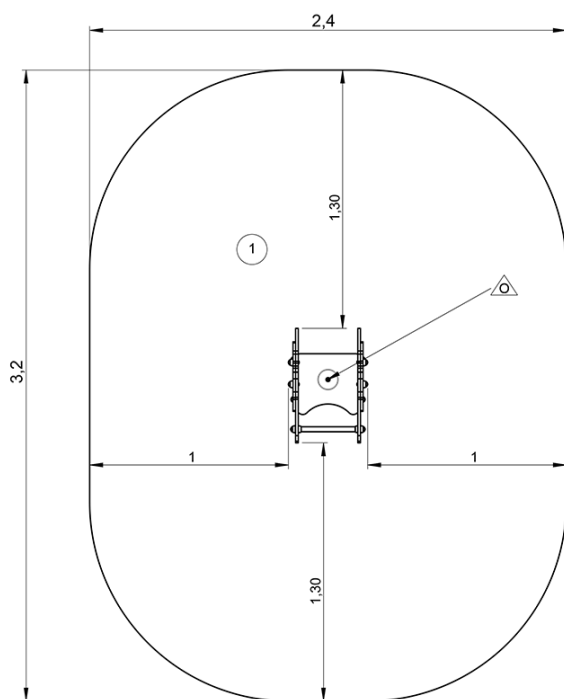

swinging

balancing

Installation of equipment

Impact area =

- Impact area
- Free space

1	0,6m
7m ²	

1

01h00

0m³

7m²

33kg

11kg

Proludic

2016-01-08