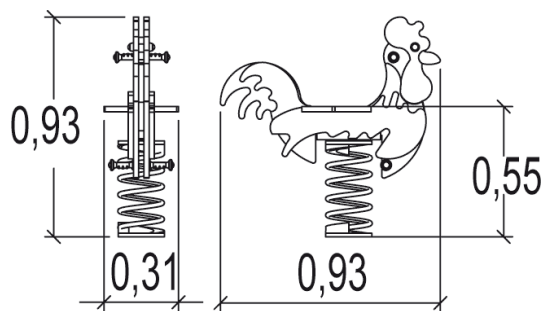

2+

1

0,6m

1 = 0,93m 2 = 0,31m 3 = 0,93m

Motor disability

Sensorial disabilities

Learning disabilities

Play value : 2

swinging

balancing

Installation of equipment

Impact area =

 Impact area
 Free space

		
1	0,6m	7m ²

1

01h30