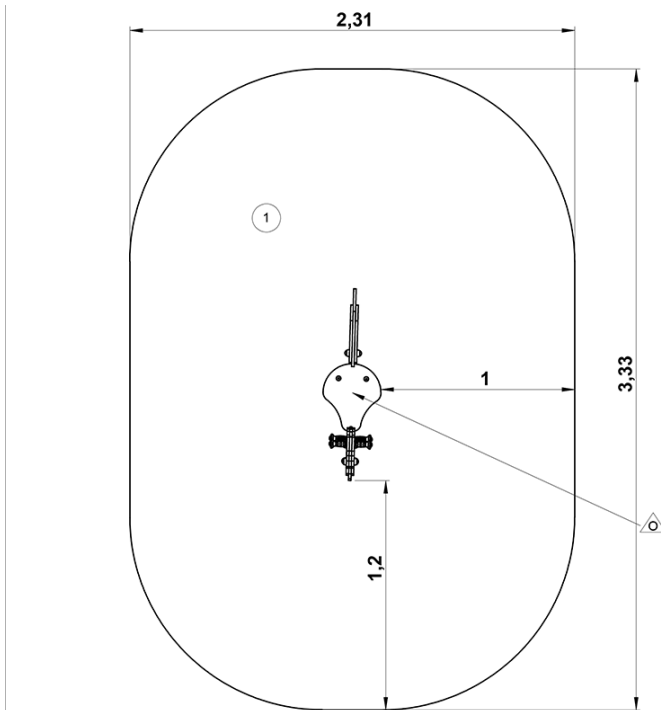

swinging

balancing

Installation of equipment

Impact area =

 Impact area
 Free space

		
1	0,6m	7m ²

1

01h30

0m³

7m²

31kg

10kg

Proludic

2003-10-15