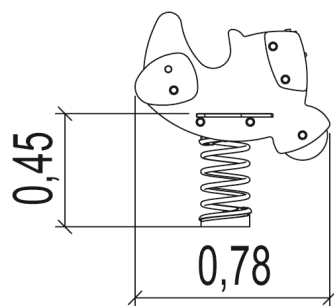

0.5-5

1

0,6m

1 = 0,78m 2 = 0,69m 3 = 0,87m

Motor disability

Sensorial disabilities

Learning disabilities

Play value : 2

swinging

balancing

Installation of equipment

Impact area =

-  Impact area
-  Free space

		
1	0,6m	8m ²

1

01h00

0m³

8m²

41kg

11kg

Proludic

2006-02-28