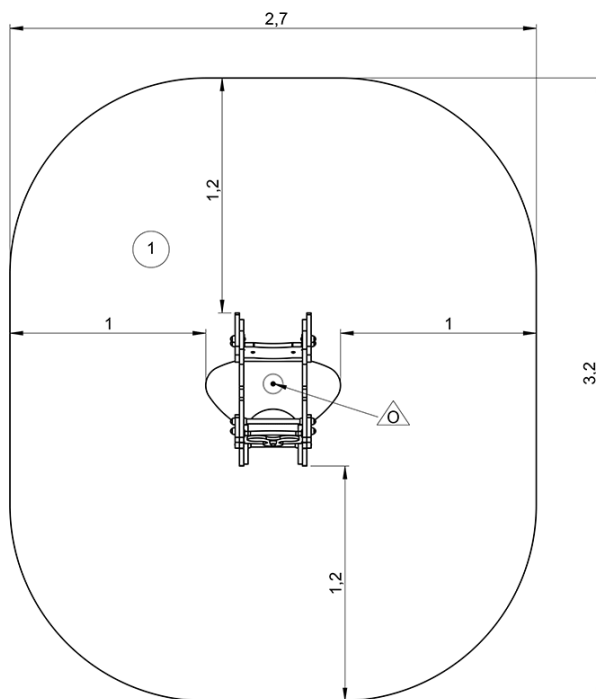

swinging

balancing

Installation of equipment

Impact area =

-  Impact area
-  Free space

		
1	0,6m	8m ²

1

01h00

0m³

8m²

41kg

11kg

Proludic

2006-02-28