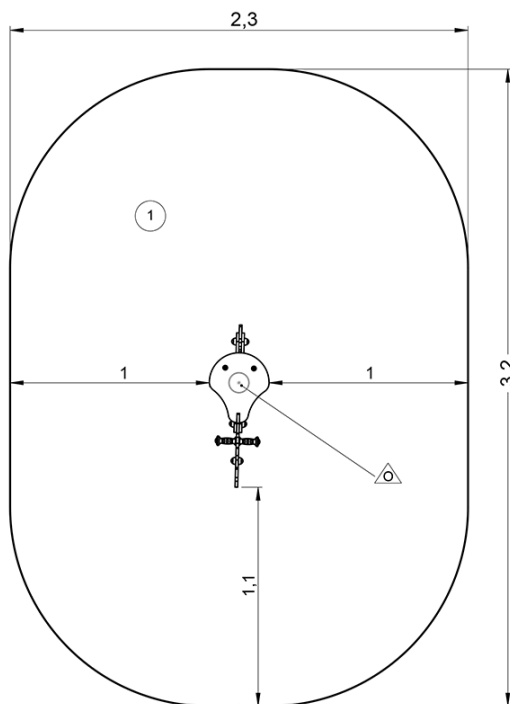

2

swinging

balancing

## Installation of equipment

Impact area =

 Impact area  
 Free space

		
1	0,6m	6,5m <sup>2</sup>

2

00h00

0m<sup>3</sup>

6.6m<sup>2</sup>