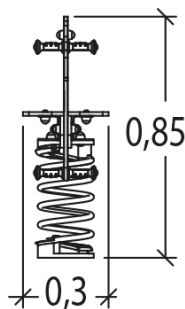

2+

1

0,6m

1 = 0,82m 2 = 0,3m 3 = 0,85m

Motor disability

Sensorial disabilities

Learning disabilities

Play value :