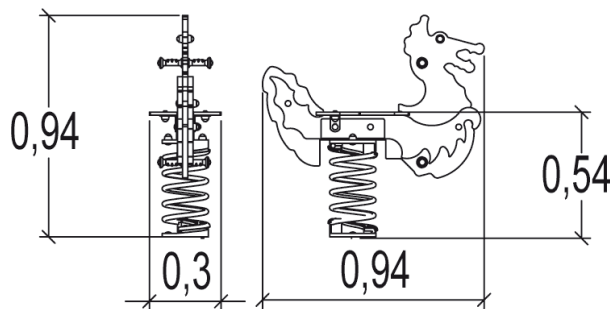

2+

1

0,6m

1 = 0,94m 2 = 0,3m 3 = 0,94m

Motor disability

Sensorial disabilities

Learning disabilities

Play value : 2

swinging

balancing

Installation of equipment

Impact area =

-  Impact area
-  Free space

		
1	0,6m	7m ²

							
1	01h15	0m ³	7m ²	29kg	10kg		2014-04-30