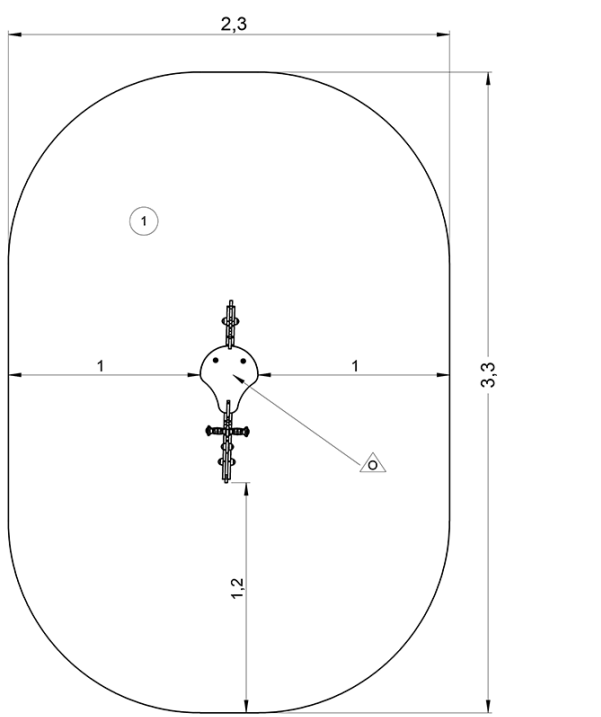

swinging

balancing

Installation of equipment

Impact area =

-  Impact area
-  Free space

		
1	0,6m	7m ²

							
1	01h15	0m ³	7m ²	29kg	10kg		2014-04-30