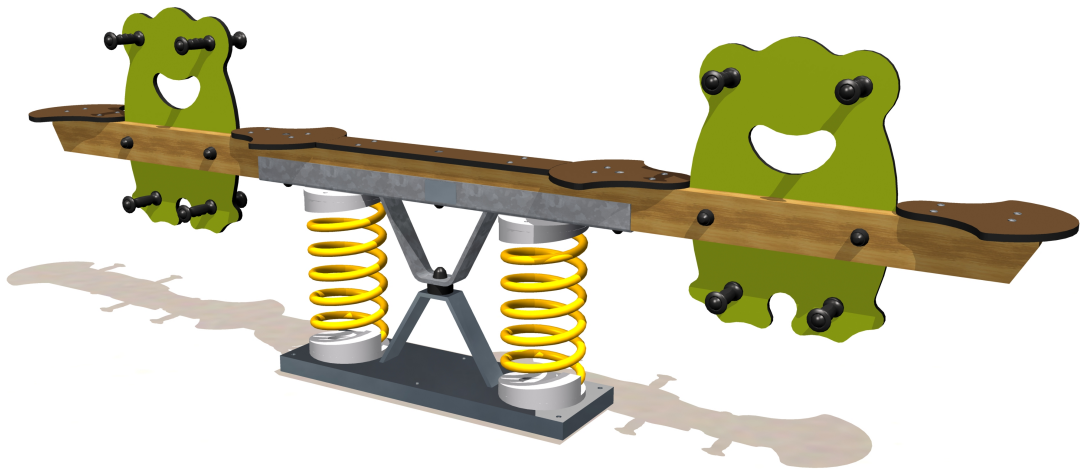

2+ | **4** | **0,75m** | **1 = 2,63m** **2 = 0,3m** **3 = 0,85m**

 Motor disability
 Sensorial disabilities
 Learning disabilities

Play value : **2**

swinging

balancing

Installation of equipment

Impact area =

-  Impact area
-  Free space

		
1	0,75m	10m ²

					
2	00h45	0m ³	10m ²	99kg	79kg