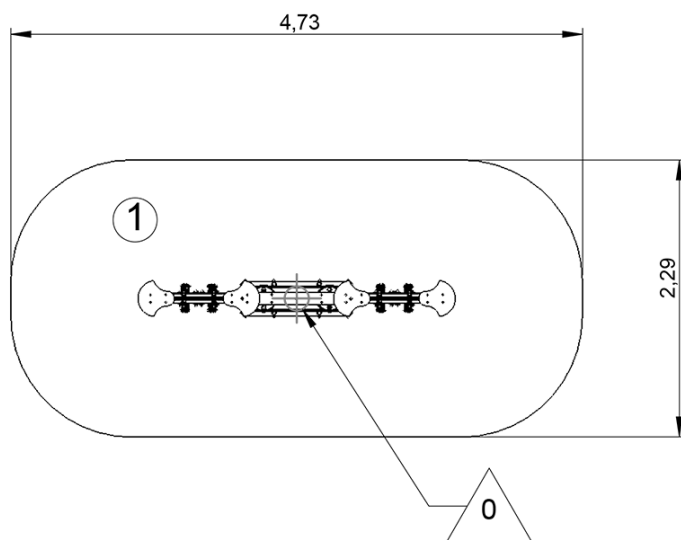

2+ | **4** | **0,75m** | **1 = 2,63m** **2 = 0,3m** **3 = 0,85m**

 Motor disability
 Sensorial disabilities
 Learning disabilities

Play value : **2**

swinging

balancing

Installation of equipment

Impact area =

-  Impact area
-  Free space

		
1	0,75m	10m ²

					
2	00h45	0m ³	10m ²	99kg	79kg