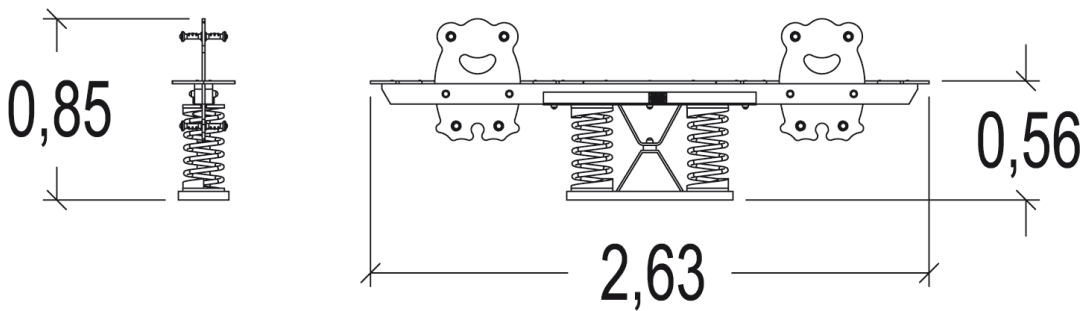

2+ | **4** | **0,75m** | **1 = 2,63m** **2 = 0,3m** **3 = 0,85m**

 Motor disability
 Sensorial disabilities
 Learning disabilities

Play value : **2**

swinging

balancing

Installation of equipment

Impact area =

-  Impact area
-  Free space

		
1	0,75m	10m ²

					
2	00h45	0m ³	10m ²	99kg	79kg