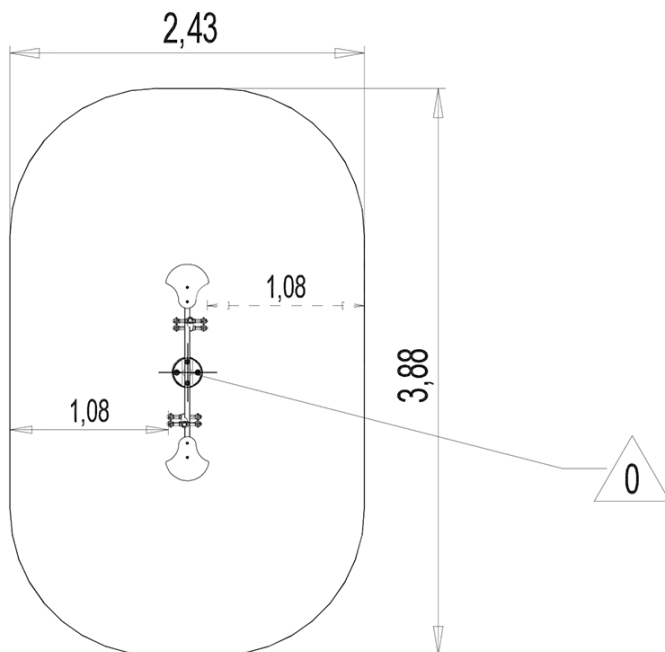

swinging

balancing

meeting / role play

Installation of equipment

Impact area =

-  Impact area
-  Free space

	
1	0,7m
	9m ²

1