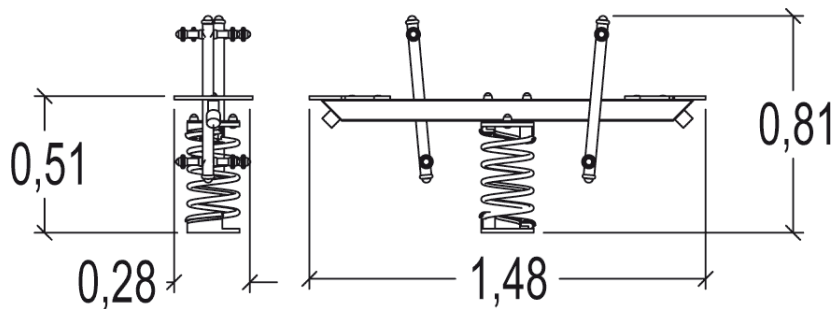

2+

2

0,7m

1 = 1,48m 2 = 0,28m 3 = 0,81m

Motor disability

Sensorial disabilities

Learning disabilities

Play value : 3

swinging

balancing

meeting / role play

Installation of equipment

Impact area =

-  Impact area
-  Free space

	
1	0,7m
	9m ²

1

01h15

0m³

9m²

29kg

11kg

Proludic

0000-00-00