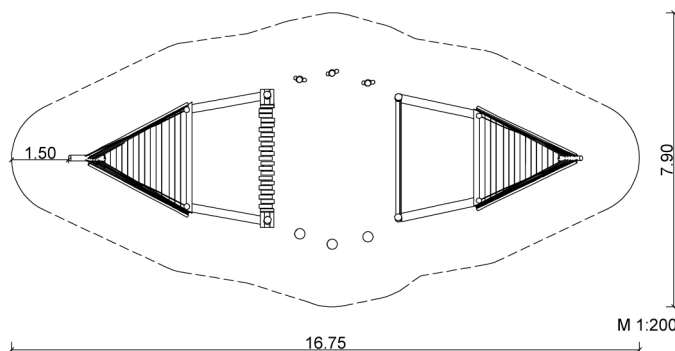

5.37.32.1 Resting boat

Description:

Length (total): ~ 12.5 m

Width (total): ~ 4.5 m

2 Platforms triangular

1 bow with 2 ropes as handrails

~ 2.9/2.8/2.8 m; Ph = 0.4 – 0.59 m

rear with 2 ropes as handrails

~ 2.5/2.65/2.65 m; Ph = 0.4 – 0.59 m

1 Wobbly jetty; l = 3.0 m; w ~ 0.4 m

1 Balancing rope with support rope; l = 3.0 m

4 sitting and balancing planks; l = 2.0 m;

3 Stilts; h ~ 2.0 – 2.5 m

3 Seating trunks; h ~ 0.25 – 0.3 m

Colour: robinia bright

Ropes: blue

☰ 5 – Multi units

🧑 from 6 years

👨‍👩‍👧 ~ 20 children

📏 0.6 m

🌊 from 3

🌐 87.0 m²

📦 ~ 1232 kg; biggest ~ 250 kg

🕒 2 installers at 21 h; + equipment

📐 16

📦 ~ 2.0 m³

Last update: 07/2021

SIK-Holz® quality inspection according to DIN EN 1176 at the factory by a qualified playground inspector.