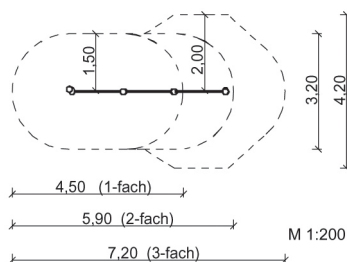

### 2.3.2 Horizontal bar double

*Measures:*

Lenght (total): 2.85 m  
 Lenght (bar): 1.2 m  
 Height (bar): 1.0 m and 1.4 m  
 Bars stainless steel  
 Colour: robinia bright

### 2.3.2 Horizontal bar triple

*Measures:*

Lenght (total): ~ 4.2 m  
 Lenght (bar): 1.2 m  
 Height (bar): 1.0 m; 1.4 m and 1.8 m  
 Bars stainless steel  
 Colour: robinia bright

Last update: 08/2020

### 2.3.1.2 Horizontal bar for kids single

*Measures:*

Lenght (total): ~ 1.5 m  
 Lenght (bar): 1.2 m  
 Height (bar): 0.8 m  
 Bar stainless steel  
 Colour: robinia bright

### 2.3.1.2 Horizontal bar for kids double

*Measures:*

Lenght (total): ~ 2.85 m  
 Lenght (bar): 1.2 m  
 Height (bar): 0.8 m and 1.2 m  
 Bars stainless steel  
 Colour: robinia bright

	2 – Agility equipment
	3 – 12 years
	1 / 2 / 3 children
	1.0 / 1.4 / 1.8 m
	from 3 / 5
	12.0 / 16.0 / 22.5 m <sup>2</sup>
	~ 100 / 145 / 190 kg; biggest ~ 45 kg
	2 installers at 2 / 3 / 4 h
	2 / 3 / 4
	~ 0.15 / 0.25 / 0.35 m <sup>3</sup>