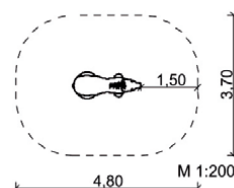

Measures:

Length: ~ 1.8 m
 Width: ~ 0.7 m
 Height (total): ~ 1.4 m
 Height (seat): ~ 0.9 m
 2 Ground anchors
 Coloured design

Notice:

7.53.1 Horse, standing-mane from hemp -
 is not suitable for public areas.

Last update: 03/2021

	7 – Play sculptures and sensory games
	all age groups
	~ 2 children
	0.9 m
	from 3
	16.0 m ²
	~ 150 kg
	2 installers at 1.5 h; + equipment
	-
	2 ground anchors

SIK-Holz quality inspection according to DIN EN 1176 at the factory by a qualified playground inspector.