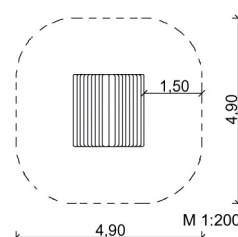

3.1.7 Gnome house

Measures:

Size: 1.5 x 1.5 m
 Roof: 1.9 x 1.9 m (gabled roof)
 Height (total): 1.5 m
 1 Entrance
 3 Window openings
 1 Built in bench
 Colour: Robinia bright

	3 – Playhouses
	1 – 3 years
	~ 5 children
	-
	from 3
	22.0 m ²
	~ 300 kg
	2 installers at 3 h; + equipment
	4
	~ 0.2 m ³

SIK-Holz quality inspection according to DIN EN 1176 at the factory by a qualified playground inspector.

master enterprise for wood sculpture
 © SIK-Holzgestaltungs GmbH

Last update: 02/2021