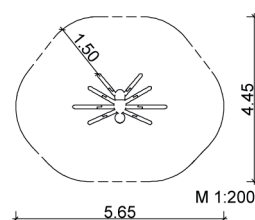

Last update: 03/2021