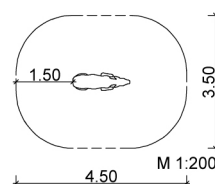

Last update: 03/2021