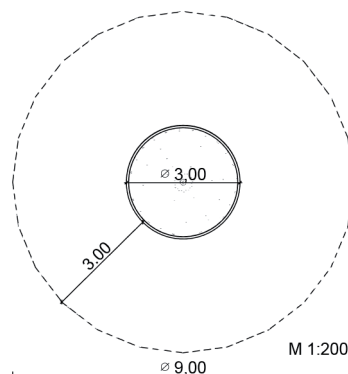

Last update: 02/2021

SIK-Holz® quality inspection according to DIN EN 1176 at the factory by a qualified playground inspector.

master enterprise for wood sculpture
© SIK-Holzgestaltungs GmbH