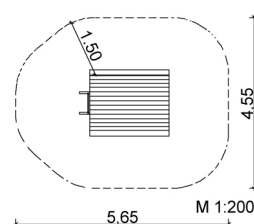

Last update: 03/2021