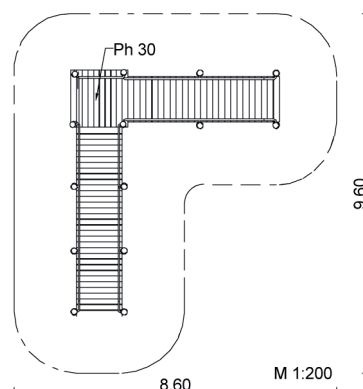

Last update: 10/2020

	2 – Agility equipment
	alle Altersgruppen
	~ 2 persons
	0.3 m
	from 1
	58.0 m²
	~ 650 kg; biggest ~ 150 kg
	2 installers at 11 h; + equipment
	14
	~ 0.9 m³

SIK-Holz quality inspection according to DIN EN 1176 at the factory by a qualified playground inspector.

master enterprise for wood sculpture
© SIK-Holzgestaltungs GmbH