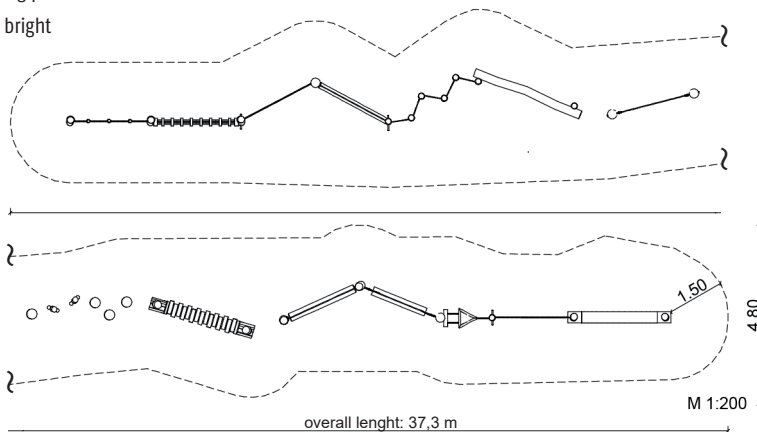

2.15.37 Balancing course «Grass snake»

*Description:*

- 1 Hovering woods; l = 2.0 m
- 1 Balancing rope jetty; l = 2.0 m
- 2 Balancing rope with support rope; l = 2.0 m
- 1 Balancing rope (PP-material) with support rope; l = 2.0 m
- 1 Climbing labyrinth
- 1 Balancing beam; l = 3.0 m
- 1 Rope traverse; l = 2.0 m
- 1 Wobbly jetty; l = 2.0 m
- 1 Rotating balancing beam with support rope
- 1 Hovering balancing beam with support rope
- 1 Hovering triangle
- 1 Balancing belt jetty; l = 2.0 m
- diverse posts, climbing posts, stilts and stepping posts
- Colour: robinia bright
- Ropes: blue

**i** Notice:

The standard colour of the ropes is blue!  
The photo shows a customized product.

Last update: 10/2020

	2 – Agility equipment
	6 – 12 years
	~ 40 children
	0.7 m
	3
	133.5 m <sup>2</sup>
	~ 2136 kg; biggest ~ 120 kg
	2 installers at 35 h; + equipment
	27
	~ 3.3 m <sup>3</sup>