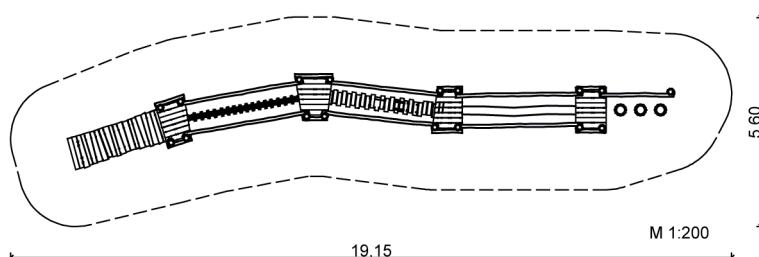

Description:

- 1 Waving jetty; l ~ 2.5 m
- 1 Play tower; 1.2 x 0.8/0.65 m; Ph = 0.4 m
- 1 Balancing jetty; l = 3.0 m
- 1 Play tower; 1.2 x 1.0/0.65 m; Ph = 0.55 m
- 1 Wobbly jetty; l = 3.0 m
- 1 Play tower; 1.2 x 0.8/0.65 m; Ph = 0.55 m
- 1 Balancing beams; l = 3.4 m
- 1 Play tower; 1.2 x 0.8 m; Ph = 0.4 m
- 3 Bollards; h = 0.1 - 0.3 m
- Colour: robinia bright
- Ropes: blue

i Notice:

The standard colour of the posts is robinia bright!
The photo shows a customized product.

Last update: 01/2021

	2 – Agility equipment
	from 3 years
	~ 12 persons
	0.55 m
	from 1
	110.0 m ²
	~ 1300 kg; biggest ~ 200 kg
	2 installers at 20 h; + equipment
	22
	~ 1.75 m ³