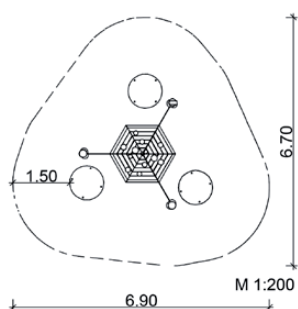

1.59 Skittles play «Mushroom»

Description:

- 1 Platform hexagonal; $\varnothing = 1.75$ m; h = 0.55 m
- 3 Bouncing plates; $\varnothing \sim 1.1$ m; h ~ 0.3 m
Motives (each 1x): fly agaric, porcini and verdigris agaric
- 3 Posts; $\varnothing \sim 16$ cm; h = 2.6 m
- 1 Pendulum with chain (stainless steel) and ball
- 12 Playing Pieces «Mushroom» with coloured caps
Motives (each 4x): fly agaric, porcini and verdigris agaric
coloured design

alternative: 1.59.1 Skittles play «Fishes»

i Notice (only for bouncing plates):

Foundation required:

sand, bark, wood chips, gravel

Foundation not required:

topsoil, turf

Last update: 01/2021

	1 – Rocking equipment
	all age groups
	~ 3/6 persons
	0.55 m
	from 3
	34.7 m ²
	~ 550 kg; biggest ~ 150 kg
	2 installers at 8 h; + equipment
	6 + 3 if necessary
	0.5 m ³ + 3 GA + if nec. 0.45 m ³ (dep. on soil type)

SIK-Holz quality inspection according to DIN EN 1176 at the factory by a qualified playground inspector.

master enterprise for wood sculpture
© SIK-Holzgestaltungs GmbH

1.59.1 Skittles play «Fishes» (alternative)