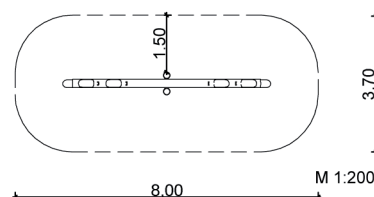

Last update: 12/2020