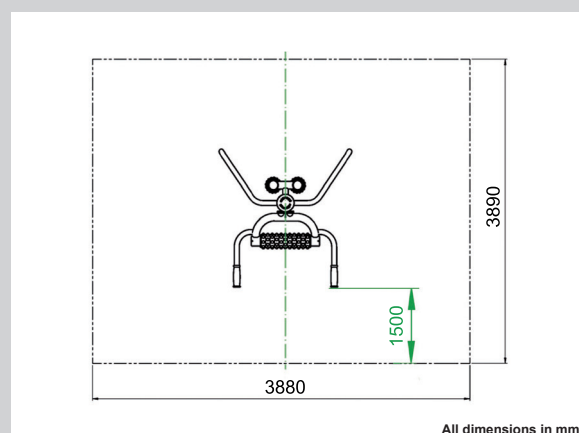

Waist Back Massage Machine

Model Number JS-0502D

User group

Body height greater than 140 cm

Maximum user weight: unlimited

Main functions

Massages and loosens-up the muscles in your back and hips. The exercises on the horizontal massage ring are also a good way of strengthening your leg-muscles

Equipment dimensions

Base area (LxW): 874 mm x 890 mm

Total height: 2560 mm

Height above ground surface: 1660 mm

Movement space

3880 mm x 3890 mm x 2200 mm

Free height of fall

0 mm

Required surface material

No requirements

Weight of apparatus (±2 kg)

37 kg

Conformity with standards

This equipment conforms to:
EN 16630:2015

Availability of spare parts: Available

All dimensions in mm

Top view / Area of movement

All dimensions in mm

Foundation plan