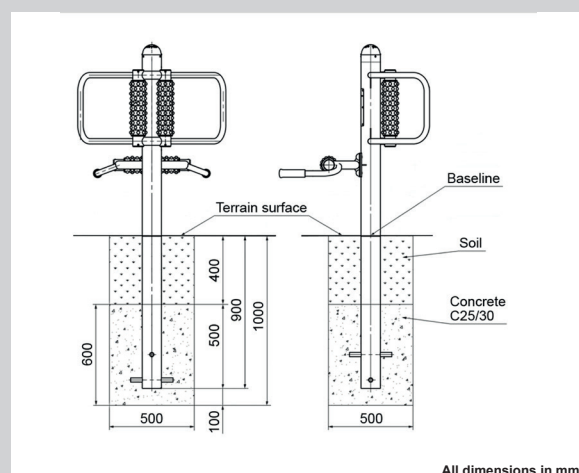

Equipment dimensions

Base area (LxW): 874 mm x 890 mm

Total height: 2560 mm

Height above ground surface: 1660 mm

Movement space

3880 mm x 3890 mm x 2200 mm

Free height of fall

0 mm

Required surface material

No requirements

Weight of apparatus (±2 kg)

37 kg

Conformity with standards

This equipment conforms to:
EN 16630:2015

Availability of spare parts: Available

All dimensions in mm

Top view / Area of movement

All dimensions in mm

Foundation plan