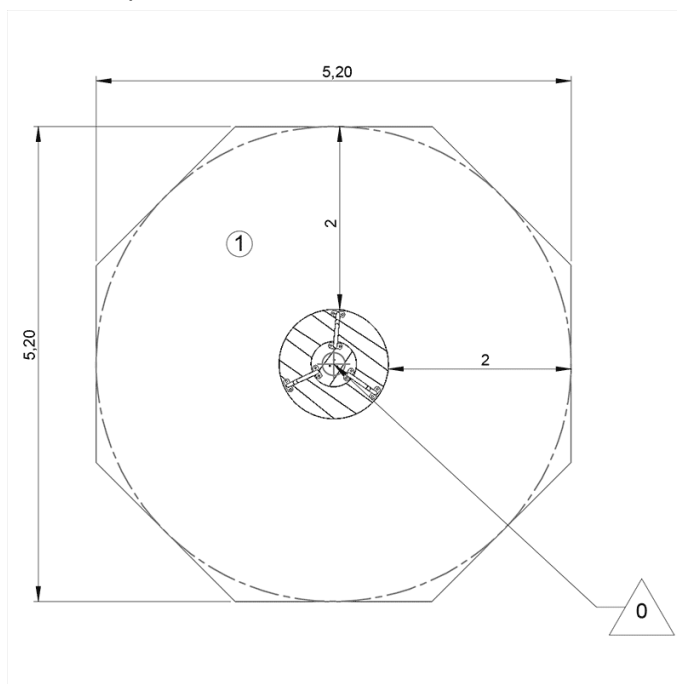

## Installation of equipment

Impact area =

-  Impact area
-  Free space

		
1	1,00m	22,5m <sup>2</sup>

2

02h00

0.15m<sup>3</sup>

22.5m<sup>2</sup>