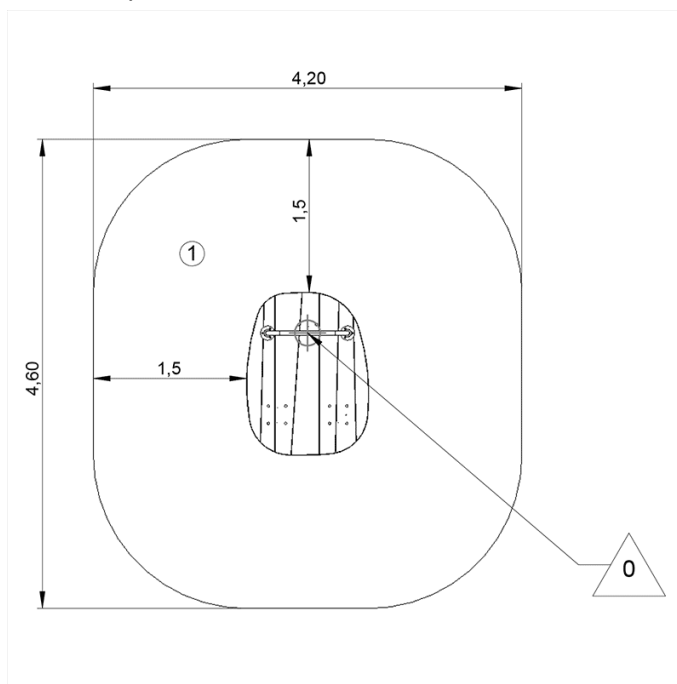

x1

x1

Components

Installation of equipment

Impact area =

— Impact area
- - - Free space

1	0,60m	17,5m ²

2

03h00

0.02m³

17.5m²

122kg

56kg