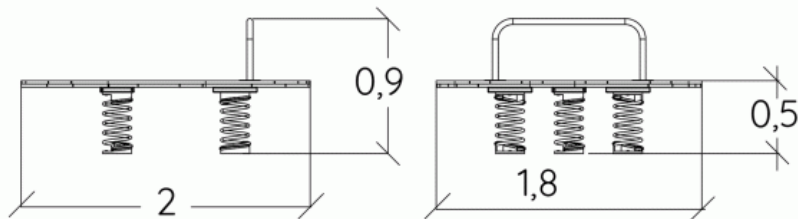

Motor inclusion
Sensory inclusion
Mental inclusion