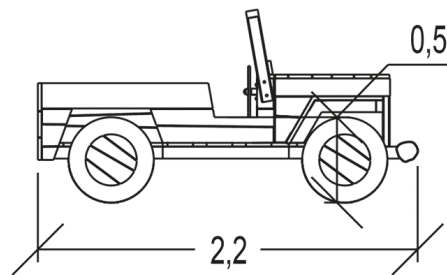

2+

6

0,75m

1 = 2,3m
2 = 1,05m
3 = 1,1m

Motor inclusion
Sensory inclusion
Mental inclusion

Play value :

4

role play

meeting

resting

handling

x1

x1

x1

x1

Components

Installation of equipment

Impact area =

— Impact area
- - - Free space

		
1	0,75m	19,5m ²

2

01h00

0.1m³

19.5m²

372kg

340kg