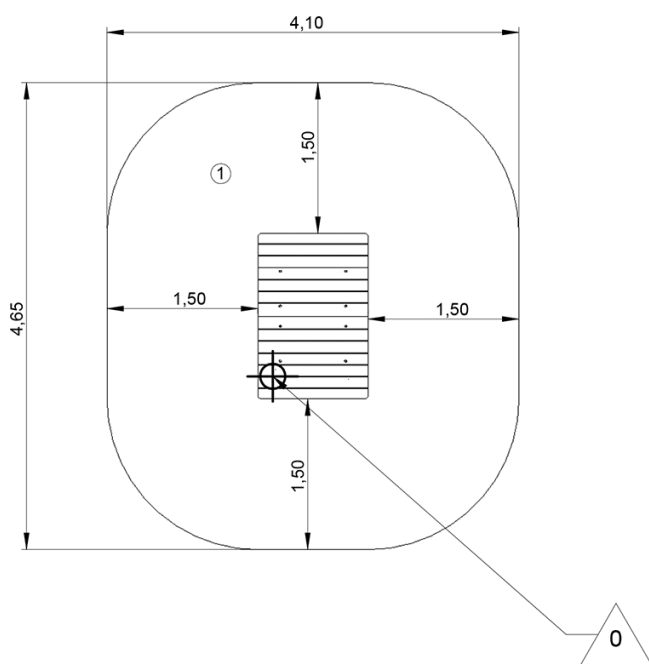

taking shelter

x1

x1

x1

x1

x1

x1

Components

Installation of equipment

Impact area =

-  Impact area
-  Free space

		
1	<0,6m	17,5m ²

2

01h00

0m³

17.5m²