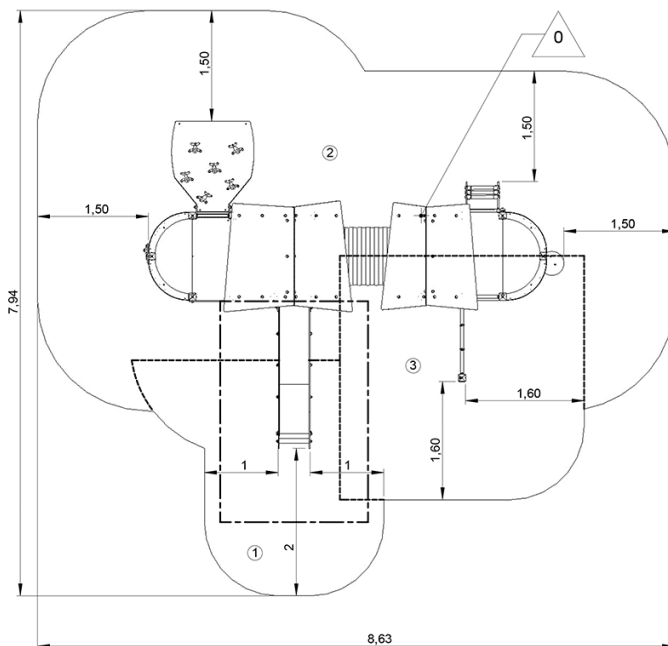

taking shelter

x1

thinking

x1

climbing

x1

getting across

x1

Components

Installation of equipment

Impact area =

— Impact area
- - - Free space

1	1m	7m ²
2	1,17m	33m ²
3	1,6m	11m ²

2

14h00

0.46m³