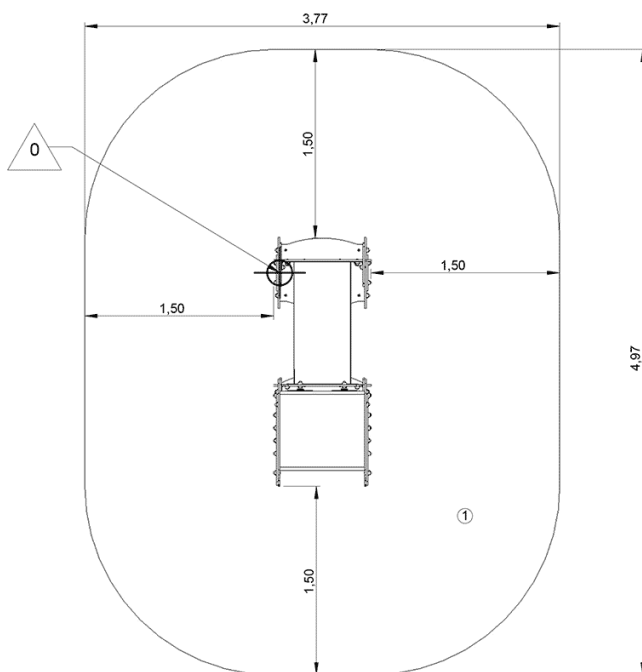

x1

hiding

x1

Components

Installation of equipment

Impact area =

— Impact area
- - - Free space

1	0,6m	17m ²

2

3h00

0.2m³

17m²

133kg

27kg