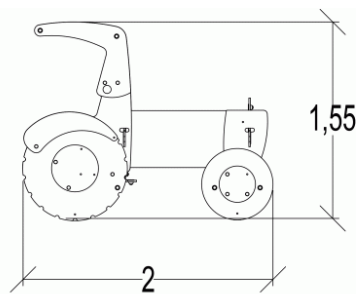

2-6

5

0,6m

1 = 1,56m
2 = 1,98m
3 = 0,77m

Motor inclusion
Sensory inclusion
Mental inclusion

Play value :

6

role play

x1

meeting

x1

resting

x1

handling

x1

crawling

x1

hiding

x1

Components

Installation of equipment

Impact area =

— Impact area
- - - Free space

1	0,6m	17m ²

2

3h00

0.2m³

17m²

133kg

27kg