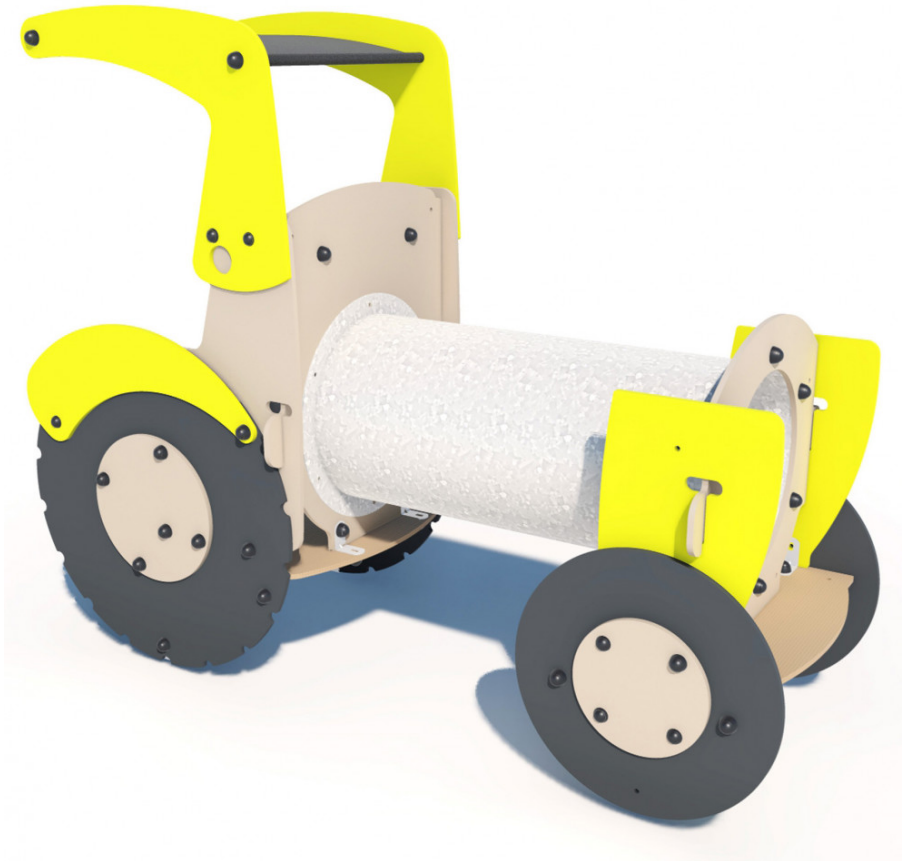

2-6

5

0,6m

1 = 1,56m
2 = 1,98m
3 = 0,77m

Motor inclusion
Sensory inclusion
Mental inclusion

Play value :

6

role play

x1

hiding

x1

Components

Installation of equipment

Impact area =

— Impact area
- - - Free space

1	0,6m	17m ²

2

3h00

0.2m³

17m²

133kg

27kg