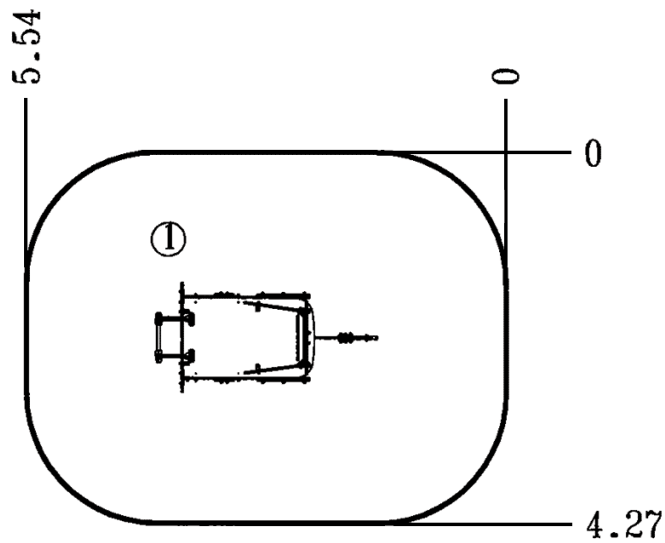

 2-6
 6
 0,6m

 1 = 2,56m
 2 = 1,27m
 3 = 1,98m

Motor inclusion
 Sensory inclusion
 Mental inclusion

Play value : **7**

role play	meeting	resting	handling	crawling	hiding	climbing
						
x1	x1	x1	x1	x1	x1	x1

Components

Installation of equipment

Impact area =

-  Impact area
-  Free space

1	 0,6m	 22m ²
---	--	--

2

5h30

0.2m³