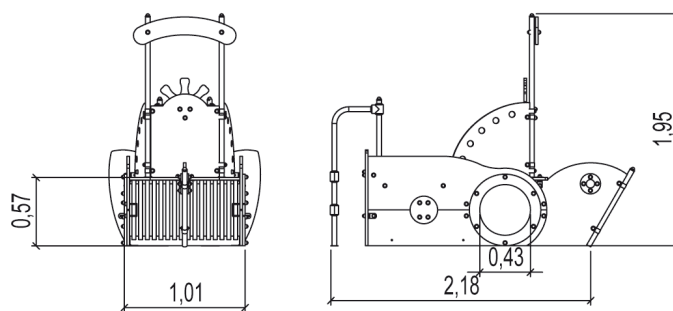

 2-6
 6
 0,6m

 1 = 2,56m
 2 = 1,27m
 3 = 1,98m

Motor inclusion
 Sensory inclusion
 Mental inclusion

Play value : **7**

role play	meeting	resting	handling	crawling	hiding	climbing
						
x1	x1	x1	x1	x1	x1	x1

Components

Installation of equipment

Impact area =

-  Impact area
-  Free space

1	 0,6m	 22m ²
---	--	--

2

5h30

0.2m³

22m²

174kg

32kg