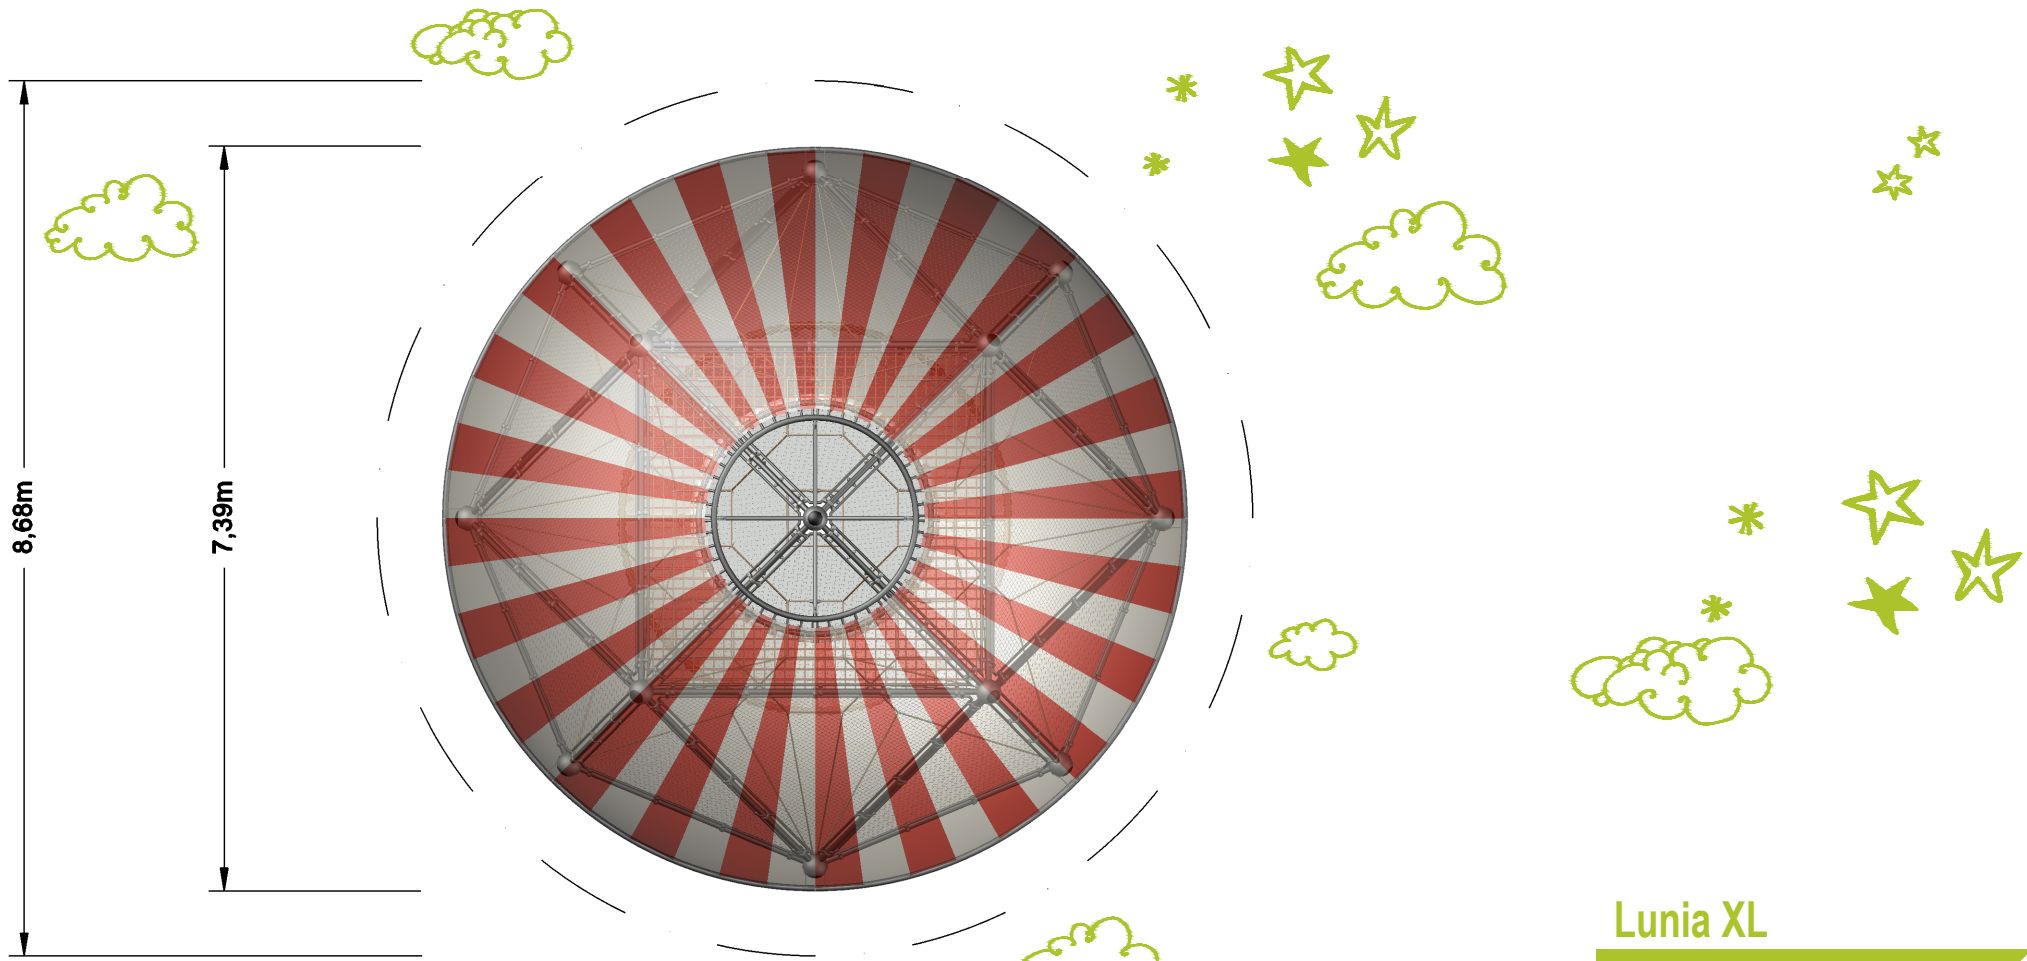

Ropes

Posts

Clamps and Balls

Lunia XL

BLX.001

01

 Dimensions (l x w x h) (m) 7,39 x 7,39 x 11,61	 Free height of fall (m) 2.89
 Minimum space required (m) 8,68 x 8,68	 Surface (m²) 59,19
 Format DIN A4 (21,0 x 29,7 cm)	 Scale -
 Date 19.10.2021	 Name M. Kotte
 Change (Name)	
1.	3.
2.	4.

Please note: Current design is for conceptual purposes only and is subject to change.

Lunia XL

BLX.001

02

 Dimensions (l x w x h) (m) 7,39 x 7,39 x 11,61	 Free height of fall (m) 2.89
 Minimum space required (m) 8,68 x 8,68	 Surface (m ²) 59,19
 Format DIN A4 (21,0 x 29,7 cm)	 Scale -
 Date 19.10.2021	 Name M. Kotte
 Change (Name) 1. 2.	 Change (Name) 3. 4.

Please note: Current design is for conceptual purposes only and is subject to change.

Lunia XL

BLX.001 **03** 

 Dimensions (l x w x h)
 (m) 7,39 x 7,39 x 11,61

 Free height of fall
 (m) 2.89

 Minimum space required
 (m) 8,68 x 8,68

Lunia XL

BLX.001

04

 Dimensions (l x w x h) (m) 7,39 x 7,39 x 11,61	 Free height of fall (m) 2,89
 Minimum space required (m) 8,68 x 8,68	 Surface (m ²) 59,19
 Format DIN A4 (21,0 x 29,7 cm)	 Scale 1:75
 Date 19.10.2021	 Name M. Kotte
 Change (Name) 1. 2.	 Change (Name) 3. 4.