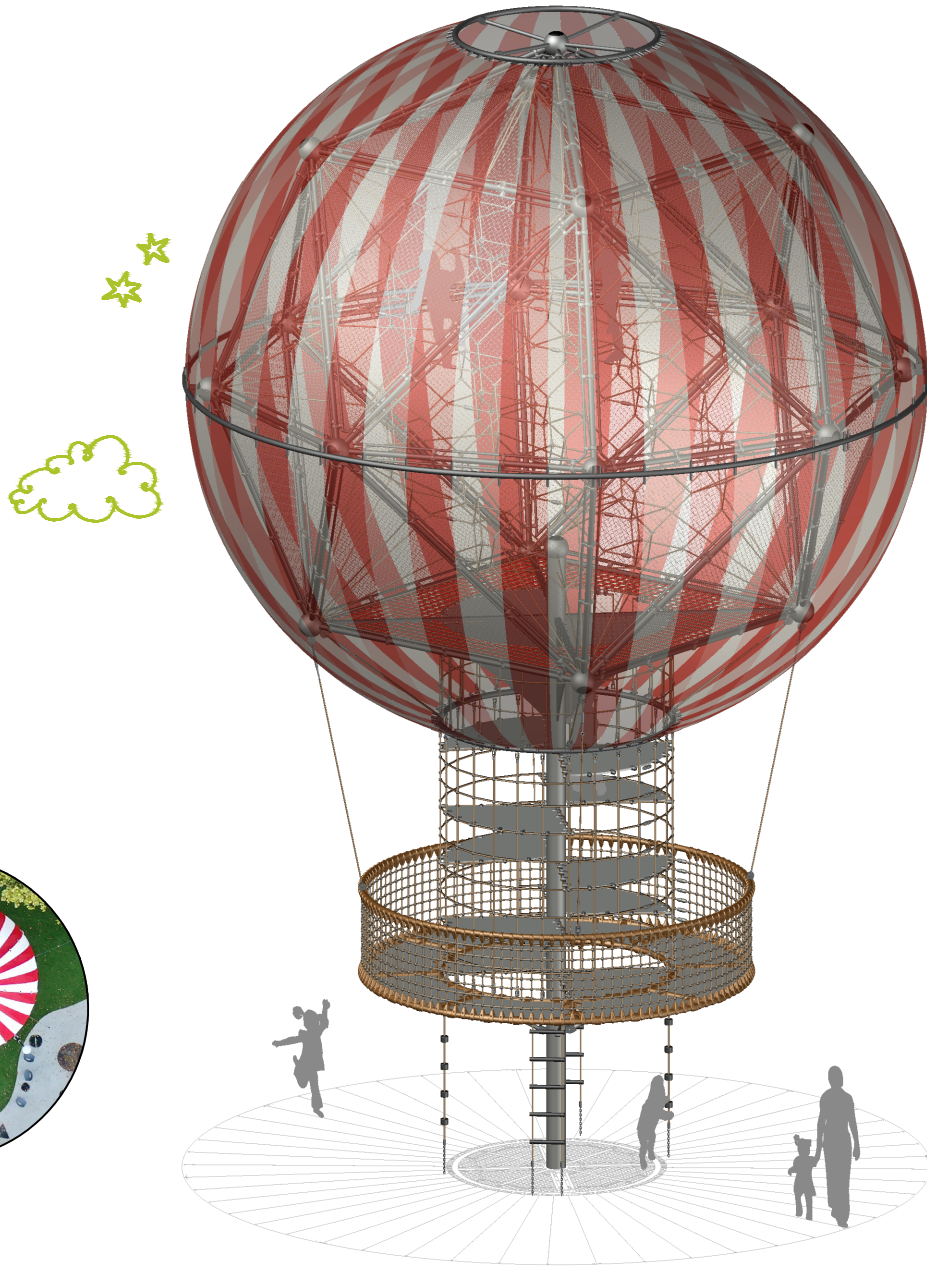

Ropes

Posts

Clamps and Balls

Lunia XL

BLX.001

01

 Dimensions (l x w x h) (m) 7,39 x 7,39 x 11,61	 Free height of fall (m) 2.89
 Minimum space required (m) 8,68 x 8,68	 Surface (m²) 59,19
 Format DIN A4 (21,0 x 29,7 cm)	 Scale -
 Date 19.10.2021	 Name M. Kotte
 Change (Name)	
1.	3.
2.	4.

Please note: Current design is for conceptual purposes only and is subject to change.

Lunia XL

BLX.001

02

 Dimensions (l x w x h) (m) 7,39 x 7,39 x 11,61	 Free height of fall (m) 2.89
 Minimum space required (m) 8,68 x 8,68	 Surface (m ²) 59,19
 Format DIN A4 (21,0 x 29,7 cm)	 Scale -
 Date 19.10.2021	 Name M. Kotte
 Change (Name) 1. 2.	 Change (Name) 3. 4.

Please note: Current design is for conceptual purposes only and is subject to change.

Lunia XL

BLX.001 **03** 

 Dimensions (l x w x h)
 (m) 7,39 x 7,39 x 11,61

 Free height of fall
 (m) 2.89

 Minimum space required
 (m) 8,68 x 8,68

Lunia XL

BLX.001

04

 Dimensions (l x w x h) (m) 7,39 x 7,39 x 11,61	 Free height of fall (m) 2,89
 Minimum space required (m) 8,68 x 8,68	 Surface (m ²) 59,19
 Format DIN A4 (21,0 x 29,7 cm)	 Scale 1:75
 Date 19.10.2021	 Name M. Kotte
 Change (Name) 1. 2.	 Change (Name) 3. 4.