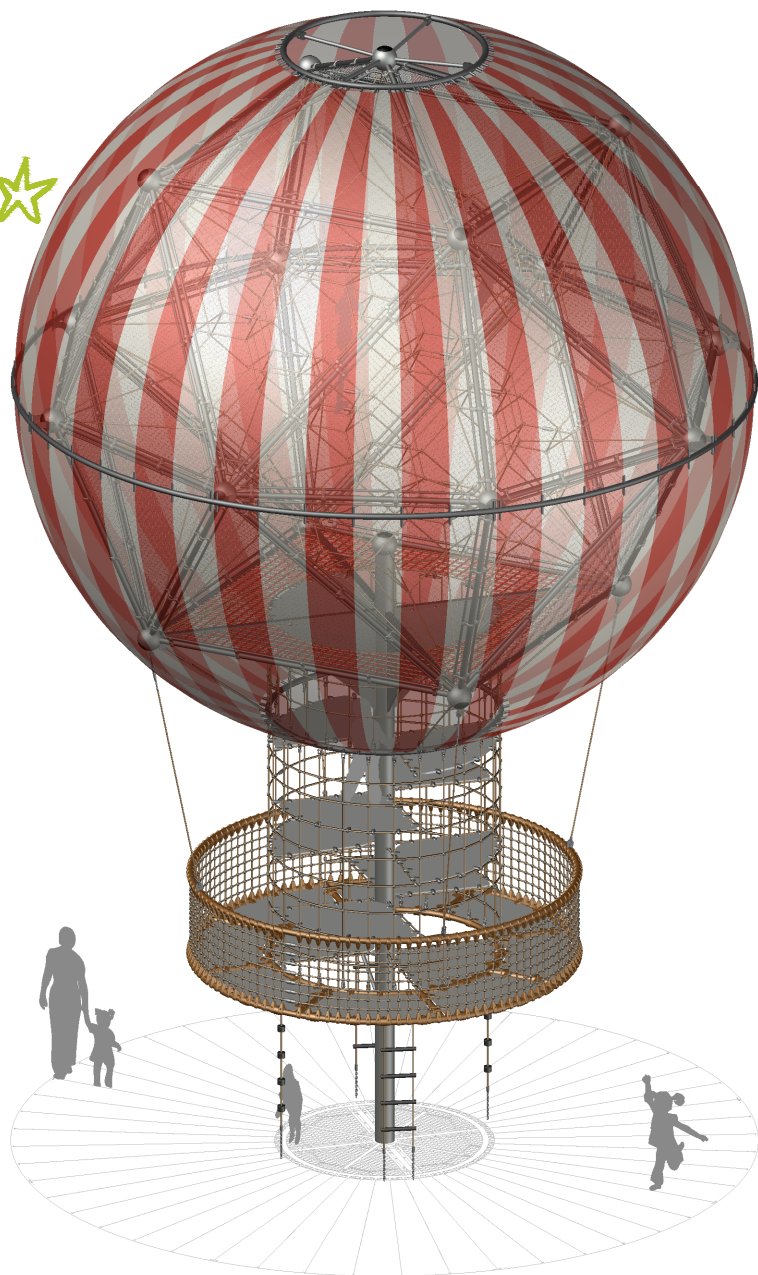

Lunia XL BLX.001

Berliner

Berliner Seilfabrik GmbH & Co.
Lengeder Straße 2/4
13407 Berlin

Tel. +49.(0)30.41 47 24-0
Fax +49.(0)30.41 47 24-33

info@berliner-seilfabrik.com
www.berliner-seilfabrik.com

Membrane balloon

Ropes

Posts

Clamps and Balls

Lunia XL

BLX.001

01

 Dimensions (l x w x h) (m) 7,39 x 7,39 x 11,61	 Free height of fall (m) 2.89
 Minimum space required (m) 8,68 x 8,68	 Surface (m²) 59,19
 Format DIN A4 (21,0 x 29,7 cm)	 Scale -
 Date 19.10.2021	 Name M. Kotte
 Change (Name)	
1.	3.
2.	4.

Please note: Current design is for conceptual purposes only and is subject to change.

Lunia XL

BLX.001

02

 Dimensions (l x w x h) (m) 7,39 x 7,39 x 11,61	 Free height of fall (m) 2.89
 Minimum space required (m) 8,68 x 8,68	 Surface (m ²) 59,19
 Format DIN A4 (21,0 x 29,7 cm)	 Scale -
 Date 19.10.2021	 Name M. Kotte
 Change (Name) 1. 2.	 Change (Name) 3. 4.

Lunia XL

BLX.001

04

 Dimensions (l x w x h) (m) 7,39 x 7,39 x 11,61	 Free height of fall (m) 2,89
 Minimum space required (m) 8,68 x 8,68	 Surface (m ²) 59,19
 Format DIN A4 (21,0 x 29,7 cm)	 Scale 1:75
 Date 19.10.2021	 Name M. Kotte
 Change (Name) 1. 2.	 Change (Name) 3. 4.