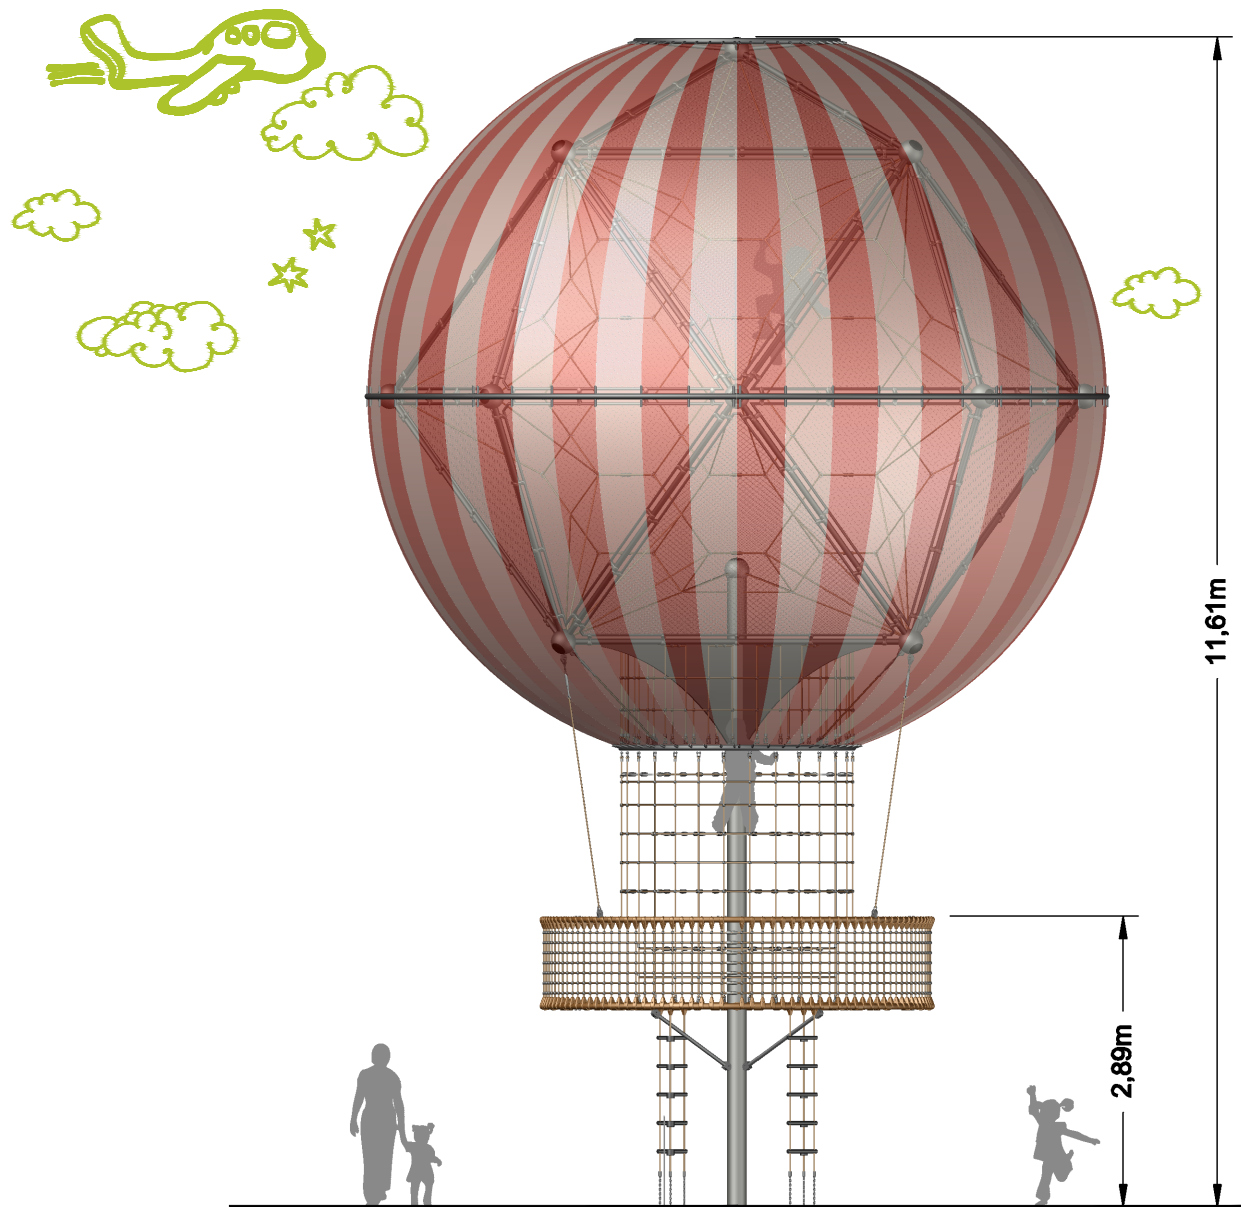

Please note: Current design is for conceptual purposes only and is subject to change.

Lunia XL

BLX.001

02

 Dimensions (l x w x h) (m) 7,39 x 7,39 x 11,61	 Free height of fall (m) 2.89
 Minimum space required (m) 8,68 x 8,68	 Surface (m ²) 59,19
 Format DIN A4 (21,0 x 29,7 cm)	 Scale -
 Date 19.10.2021	 Name M. Kotte
 Change (Name) 1. 2.	 Change (Name) 3. 4.

Please note: Current design is for conceptual purposes only and is subject to change.

Lunia XL

BLX.001 **03** 

 Dimensions (l x w x h)
 (m) 7,39 x 7,39 x 11,61

 Free height of fall
 (m) 2.89

 Minimum space required
 (m) 8,68 x 8,68

Surface
 (m²) 59,19

 Format
 DIN A4 (21,0 x 29,7 cm)

 Scale
 1:75

 Date
 19.10.2021

 Name
 M. Kotte

 Change (Name)

1.	3.
2.	4.

Please note: Current design is for conceptual purposes only and is subject to change.

Lunia XL

BLX.001

04

 Dimensions (l x w x h) (m) 7,39 x 7,39 x 11,61	 Free height of fall (m) 2,89
 Minimum space required (m) 8,68 x 8,68	 Surface (m ²) 59,19
 Format DIN A4 (21,0 x 29,7 cm)	 Scale 1:75
 Date 19.10.2021	 Name M. Kotte
 Change (Name) 1. 2.	 Change (Name) 3. 4.