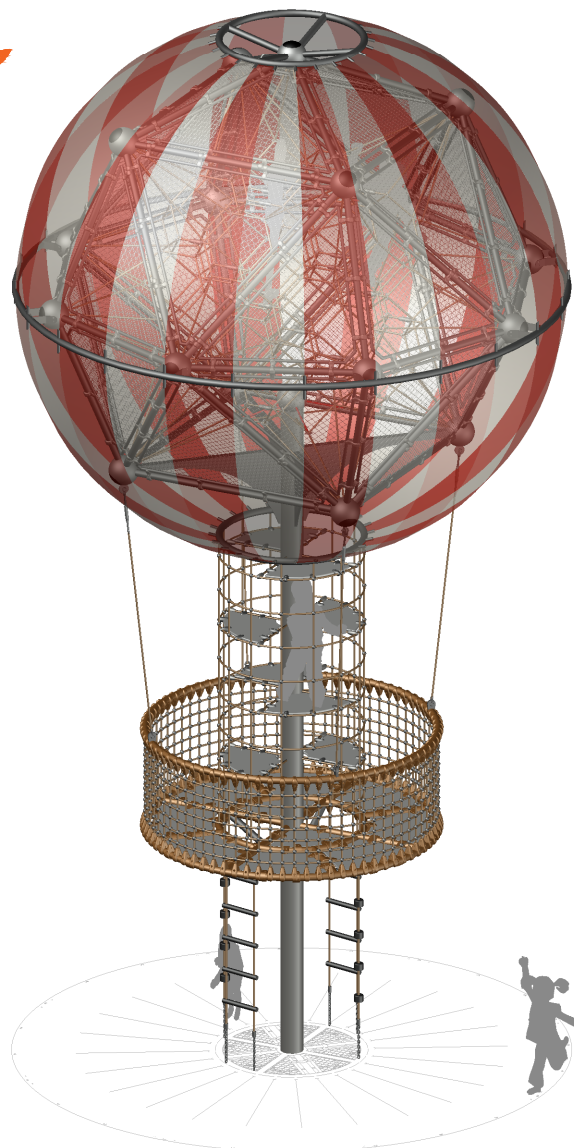

Membrane balloon

Red

White

Ropes

Beige

Posts

RAL 9007
Grey aluminum

Clamps and Balls

RAL 8001
Ochre brown

RAL 9007
Grey aluminum

RAL 9006
White aluminum

Lunia M

BLM.001

01

Dimensions (l x w x h)
(m) 4,63 x 4,63 x 9,00

Free height of fall
(m) 2,89

Minimum space required
(m) 7,31 x 7,31

Surface
(m²) 41,91

Format
DIN A4 (21,0 x 29,7 cm)

Scale
-

Date
19.10.2021

Name
M. Kotte

Change (Name)
1.
2.

3.
4.