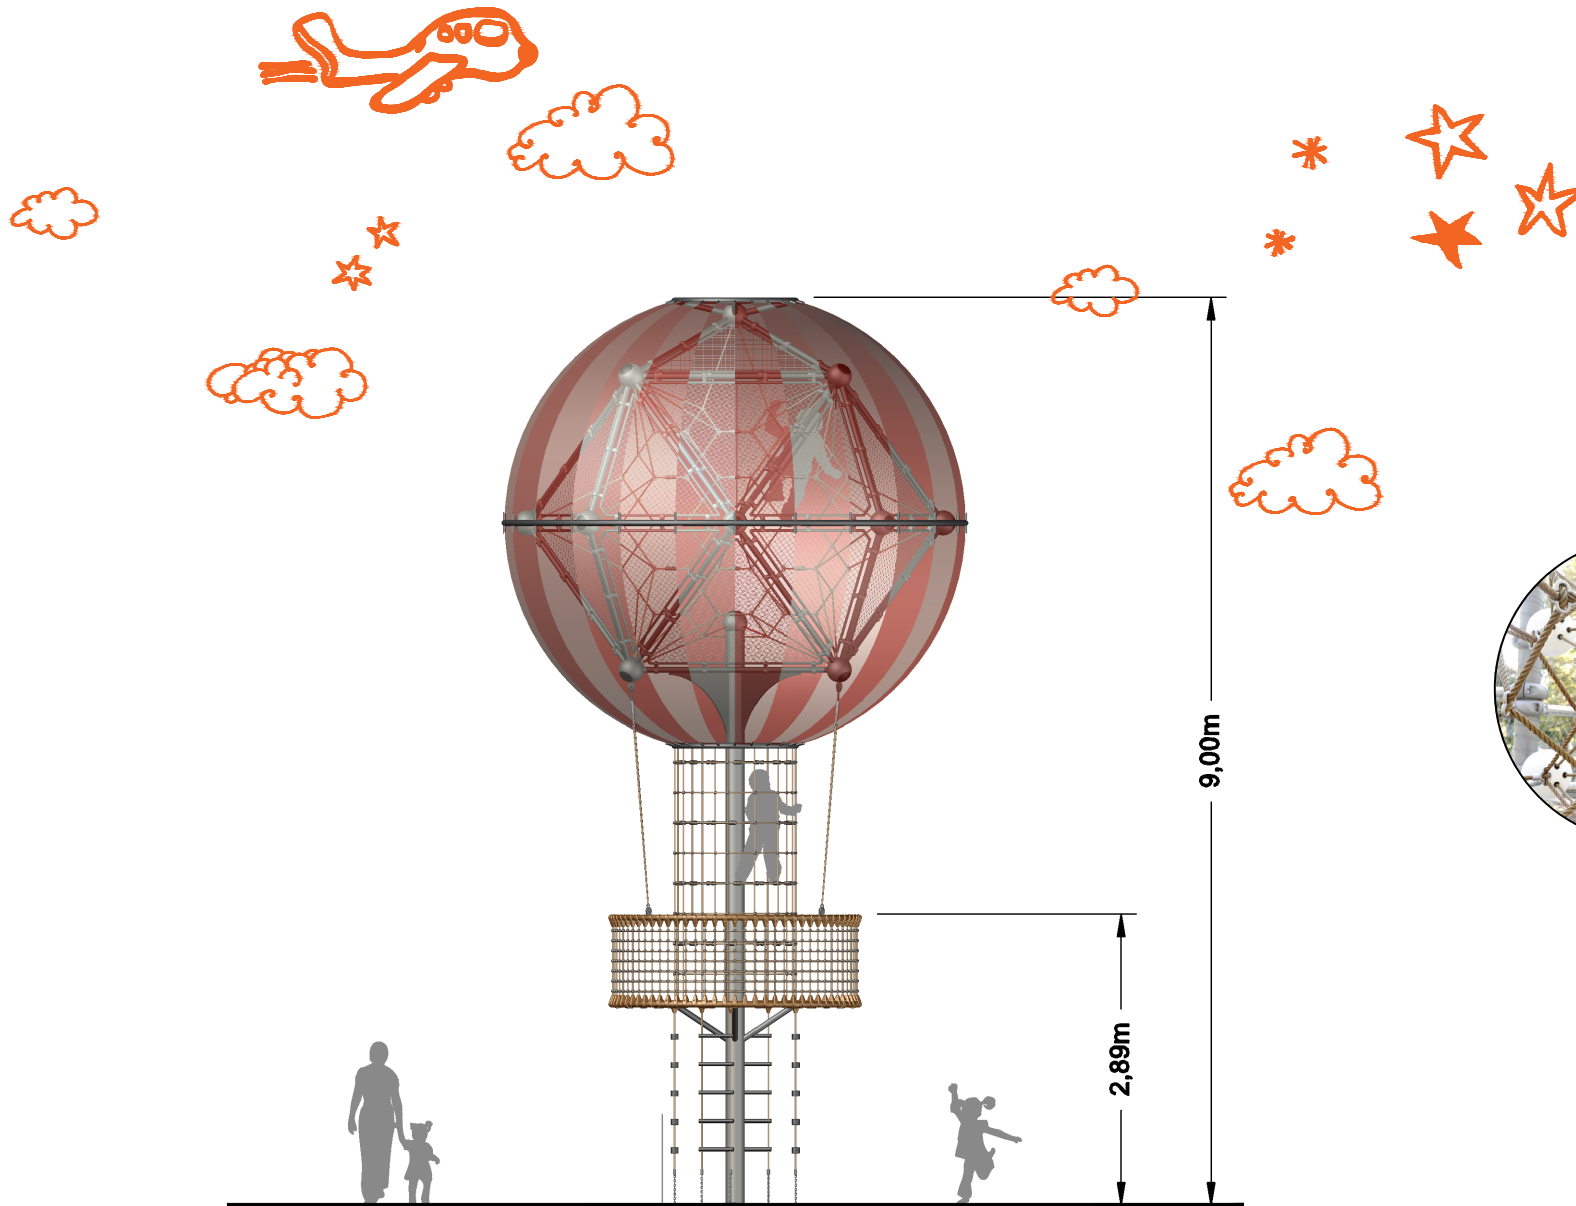

Please note: Current design is for conceptual purposes only and is subject to change.

Lunia M

BLM.001

03

Dimensions (l x w x h) (m) 4,63 x 4,63 x 9,00	Free height of fall (m) 2,89
Minimum space required (m) 7,31 x 7,31	Surface (m ²) 41,91
Format DIN A4 (21,0 x 29,7 cm)	Scale 1:75
Date 19.10.2021	Name M. Kotte
Change (Name) 1. 2.	3. 4.

Lunia M

BLM.001

04

 Dimensions (l x w x h) (m) 4,63 x 4,63 x 9,00	 Free height of fall (m) 2,89
 Minimum space required (m) 7,31 x 7,31	 Surface (m ²) 41,91
 Format DIN A4 (21,0 x 29,7 cm)	 Scale 1:75
 Date 19.10.2021	 Name M. Kotte
 Change (Name) 1. 2.	 3. 4.