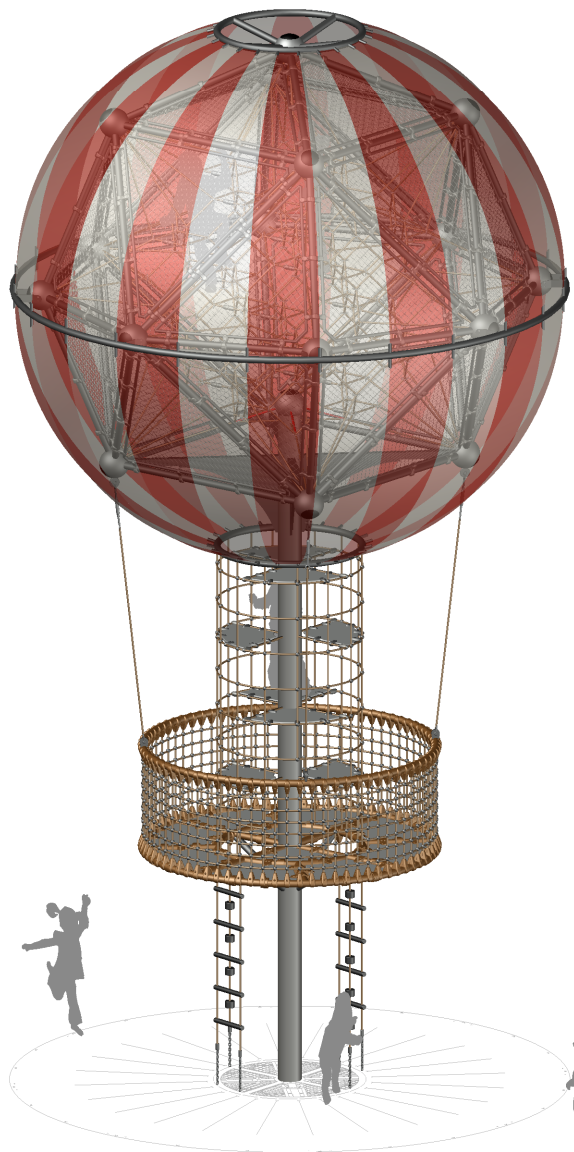

Surface
(m²) 41,91

Format
DIN A4 (21,0 x 29,7 cm)

Scale
-

Date
19.10.2021

Name
M. Kotte

Change (Name)
1.
2.

3.
4.

Lunia M

BLM.001 **02** 

 Dimensions (l x w x h) (m) 4,63 x 4,63 x 9,00	 Free height of fall (m) 2,89
 Minimum space required (m) 7,31 x 7,31	Surface (m ²) 41,91
 Format DIN A4 (21,0 x 29,7 cm)	 Scale -
 Date 19.10.2021	 Name M. Kotte
 Change (Name) 1. 2.	3. 4.

Please note: Current design is for conceptual purposes only and is subject to change.

Lunia M

BLM.001

03

Dimensions (l x w x h) (m) 4,63 x 4,63 x 9,00	Free height of fall (m) 2,89
Minimum space required (m) 7,31 x 7,31	Surface (m ²) 41,91
Format DIN A4 (21,0 x 29,7 cm)	Scale 1:75
Date 19.10.2021	Name M. Kotte
Change (Name) 1. 2.	3. 4.

Lunia M

BLM.001

04

 Dimensions (l x w x h) (m) 4,63 x 4,63 x 9,00	 Free height of fall (m) 2,89
 Minimum space required (m) 7,31 x 7,31	 Surface (m ²) 41,91
 Format DIN A4 (21,0 x 29,7 cm)	 Scale 1:75
 Date 19.10.2021	 Name M. Kotte
 Change (Name) 1. 2.	 3. 4.