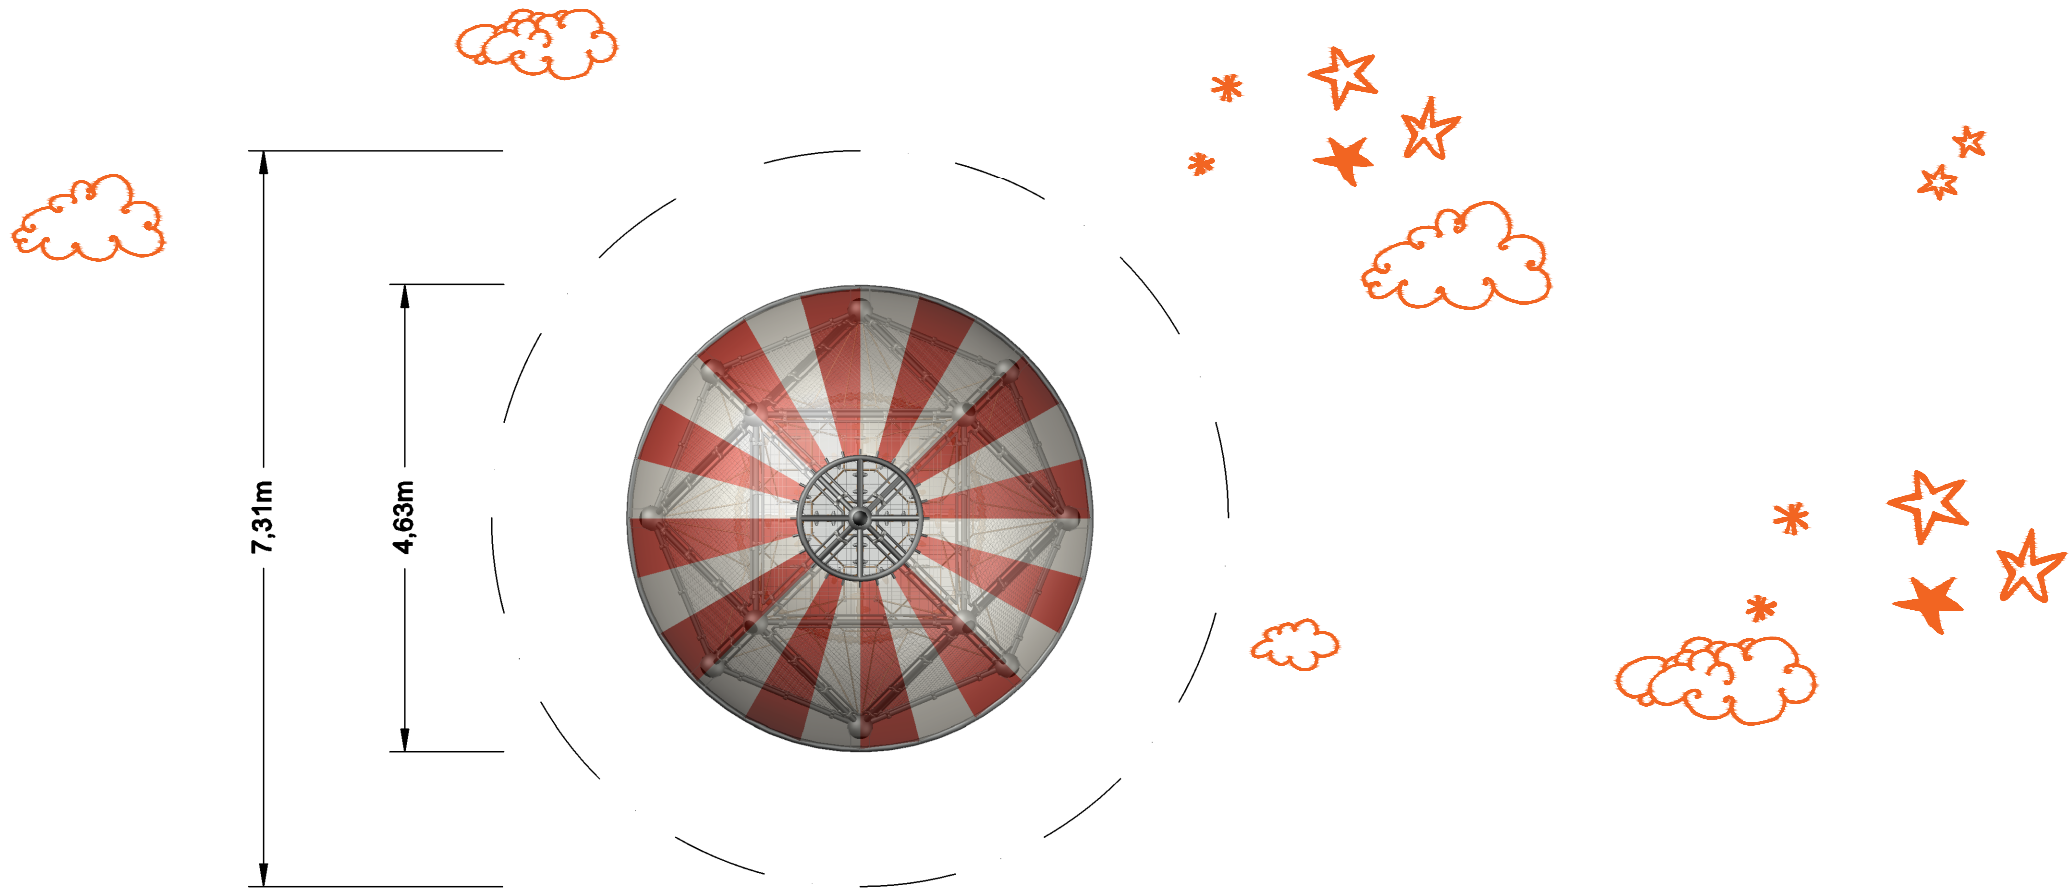

BLM.001 **02** 

 Dimensions (l x w x h) (m) 4,63 x 4,63 x 9,00	 Free height of fall (m) 2,89
 Minimum space required (m) 7,31 x 7,31	Surface (m ²) 41,91
 Format DIN A4 (21,0 x 29,7 cm)	 Scale -
 Date 19.10.2021	 Name M. Kotte
 Change (Name) 1. 2.	3. 4.

Please note: Current design is for conceptual purposes only and is subject to change.

Lunia M

BLM.001

03

Dimensions (l x w x h) (m) 4,63 x 4,63 x 9,00	Free height of fall (m) 2,89
Minimum space required (m) 7,31 x 7,31	Surface (m ²) 41,91
Format DIN A4 (21,0 x 29,7 cm)	Scale 1:75
Date 19.10.2021	Name M. Kotte
Change (Name) 1. 2.	3. 4.

Lunia M

BLM.001

04

 Dimensions (l x w x h) (m) 4,63 x 4,63 x 9,00	 Free height of fall (m) 2,89
 Minimum space required (m) 7,31 x 7,31	 Surface (m ²) 41,91
 Format DIN A4 (21,0 x 29,7 cm)	 Scale 1:75
 Date 19.10.2021	 Name M. Kotte
 Change (Name) 1. 2.	 3. 4.