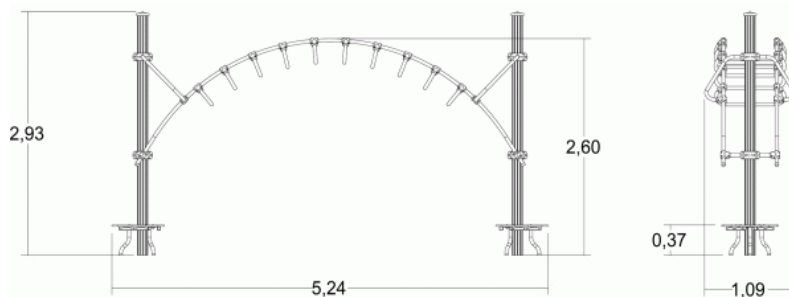

8+ 4 2,4m

1 = 5,24m
2 = 1,09m
3 = 2,93m

Motor inclusion
Sensory inclusion
Mental inclusion

Play value : 2

hanging

getting across

x1

x1

Components

Installation of equipment

Impact area =

— Impact area
- - - Free space

1	2,4m	45,5m ²
---	------	--------------------

2

02h00

0.5m³

45.5m²

134kg

54kg