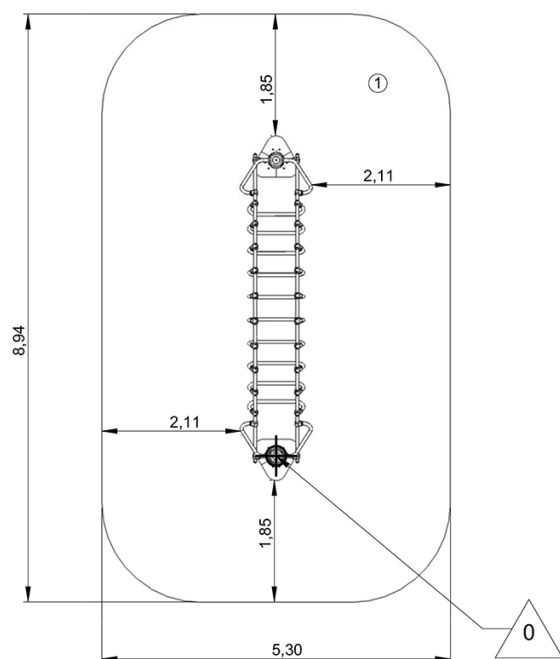

8+ 4 2,4m

1 = 5,24m
2 = 1,09m
3 = 2,93m

Motor inclusion
Sensory inclusion
Mental inclusion

Play value : 2

hanging

getting across

x1

x1

Components

Installation of equipment

Impact area =

— Impact area
- - - Free space

1	2,4m	45,5m ²
---	------	--------------------

2

02h00

0.5m³

45.5m²

134kg

54kg