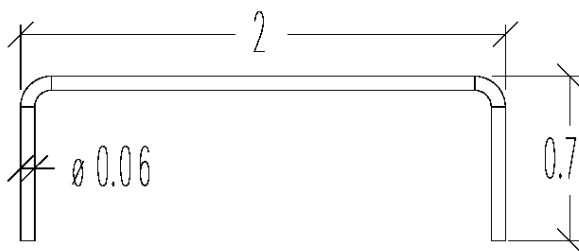

LEAN BACK SEATING

Furniture (bench, waste bin, shelter...)

J2230

1=2m 2=0.06m 3=0.7m

INSTALLATION

0.06m³

00h30

Total weight = 13 kg

Heaviest part = 12 kg