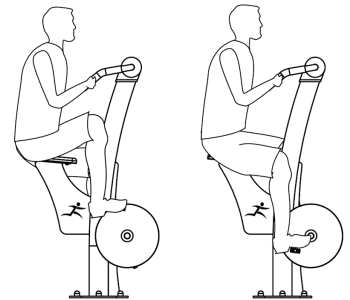

Velo spinning

R37-UBX-289B

14+

1

0,85m

1 = 0,8m 2 = 0,6m 3 = 1,4m

MUSCULAR STIMULATION

MOVEMENTS

CERTIFICATIONS