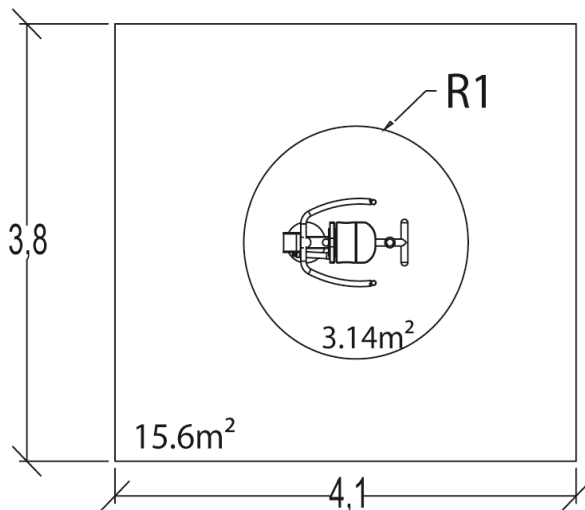

Hydraulic hip twister

R37-UBX-258B

14+

1

0,59m

1 = 1,1m 2 = 0,75m 3 = 1,45m

User controlled hydraulic piston

MUSCULAR STIMULATION