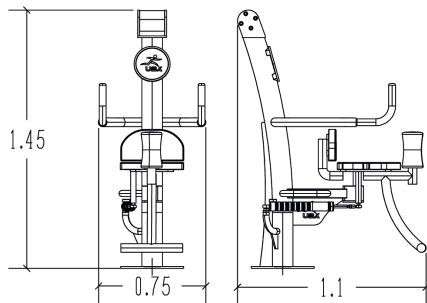

Hydraulic hip twister

R37-UBX-258B

14+

1

0,59m

1 = 1,1m 2 = 0,75m 3 = 1,45m

User controlled hydraulic piston

MUSCULAR STIMULATION